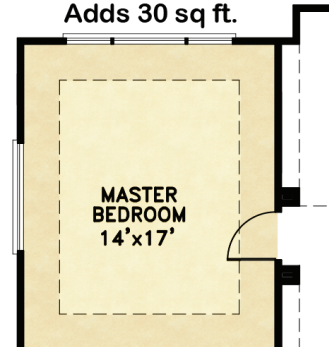

Included Elevation A1

Optional Elevation B2

Optional Elevation C3

Optional Elevation D4

Optional Elevation E5

Amelia Bay

Harbour Series

KENT *homes*

A SMARTER WAY TO A LUXURY HOME

-  1,840 heated sq ft
- 2,426 heated sq ft with opt bonus room & bath
- 544 garage sq ft
- 357 covered outdoor living sq ft

 3 bedroom

 2 bath

 50' w x 65' d

OPTIONAL ENLARGED MASTER BEDROOM

Adds 30 sq. ft.

OPT BONUS & BATH

586 sq. ft.