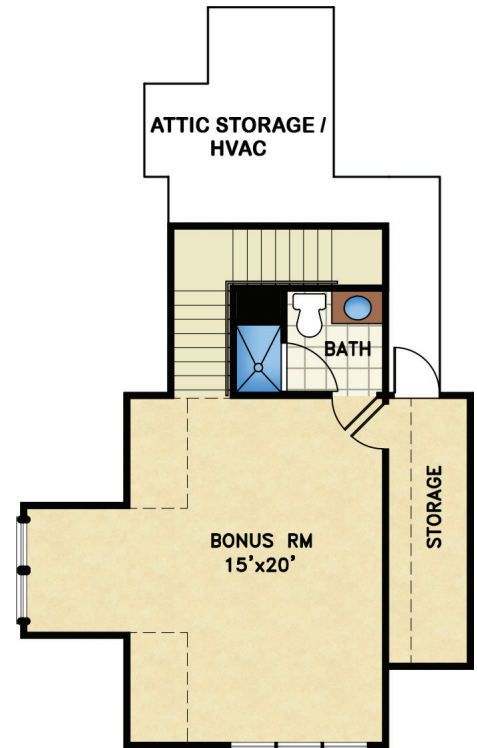

Included Elevation A1

Optional Elevation B2

Optional Elevation C3

Optional Elevation D4

Optional Elevation E5

Amelia Bay

Harbour Series

KENT *homes*

A SMARTER WAY TO A LUXURY HOME

-  1,840 heated sq ft
- 2,426 heated sq ft with opt bonus room & bath
- 544 garage sq ft
- 357 covered outdoor living sq ft

 3 bedroom

 2 bath

 50' w x 65' d

OPTIONAL ENLARGED MASTER BEDROOM

Adds 30 sq. ft.

OPT BONUS & BATH

586 sq. ft.