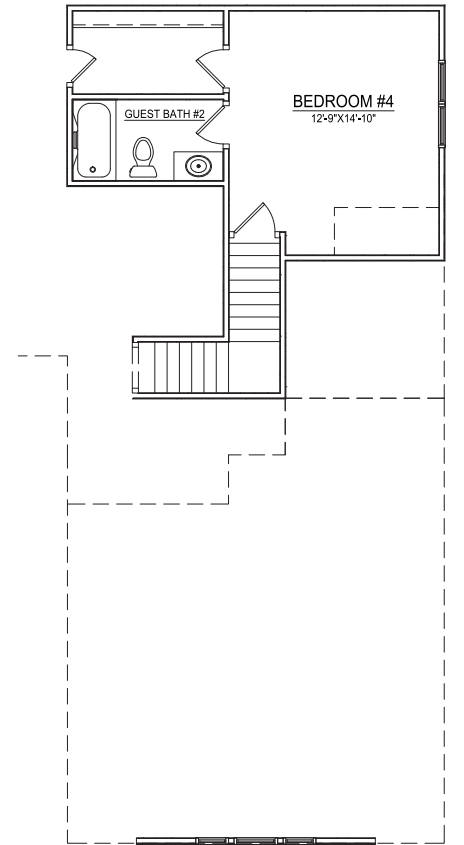

ELEVATION OPTIONS

THE WELLS

COASTAL

COTTAGE

TRADITIONAL

FARMHOUSE

3-4 BEDROOMS | 2-4 BATHROOMS | 2,193 SQ.FT.

w/ Bonus: **2,537 sf.** | w/ Second Floor #1: **2,526 sf.** | w/ Second Floor #2: **2,829 sf.**

OVERALL HOUSE DIMENSIONS: 53'7" wide X 78'1" deep

FIRST FLOOR

1ST FLOOR

SECOND FLOOR OPTIONS

OPT 2ND FLOOR

OPT. 4TH BEDROOM

OPT. BONUS ROOM

OPT. BONUS BATH

LEGACYHOMESBYBILLCLARK.COM

All photos, renderings, and floorplans are artist's concepts and are subject to change. Plans may vary.

Customize this home plan!

Scan the QR code to view all floor plan options, home photos, and more details!