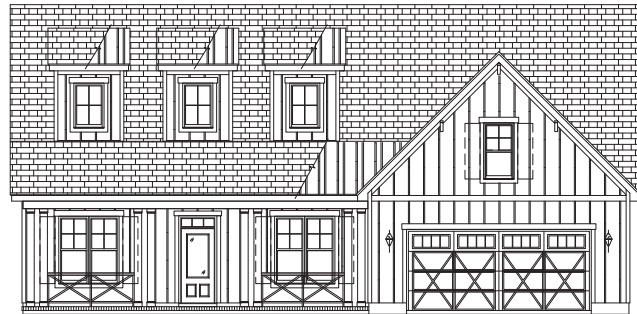

ELEVATION OPTIONS

THE WELLS

COASTAL

COTTAGE

TRADITIONAL

FARMHOUSE

3-4 BEDROOMS | 2-4 BATHROOMS | 2,193 SQ.FT.

w/ Bonus: **2,537 sf.** | w/ Second Floor #1: **2,526 sf.** | w/ Second Floor #2: **2,829 sf.**

OVERALL HOUSE DIMENSIONS: 53'7" wide X 78'1" deep

FIRST FLOOR

1ST FLOOR

SECOND FLOOR OPTIONS

OPT 2ND FLOOR

OPT. 4TH BEDROOM

OPT. BONUS ROOM

OPT. BONUS BATH

LEGACYHOMESBYBILLCLARK.COM

All photos, renderings, and floorplans are artist's concepts and are subject to change. Plans may vary.

Customize this home plan!

Scan the QR code to view all floor plan options, home photos, and more details!