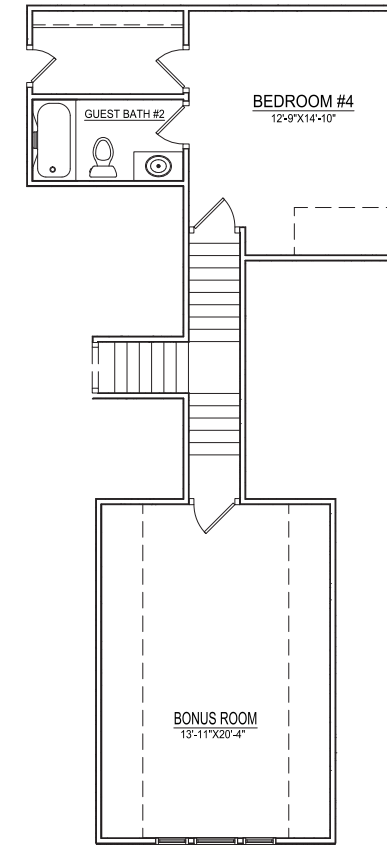

ELEVATION OPTIONS

THE WELLS

COASTAL

COTTAGE

TRADITIONAL

FARMHOUSE

3-4 BEDROOMS | 2-4 BATHROOMS | 2,193 SQ.FT.

w/ Bonus: **2,537 sf.** | w/ Second Floor #1: **2,526 sf.** | w/ Second Floor #2: **2,829 sf.**

OVERALL HOUSE DIMENSIONS: 53'7" wide X 78'1" deep

FIRST FLOOR

1ST FLOOR

SECOND FLOOR OPTIONS

OPT 2ND FLOOR

OPT. 4TH BEDROOM

OPT. BONUS ROOM

OPT. BONUS BATH