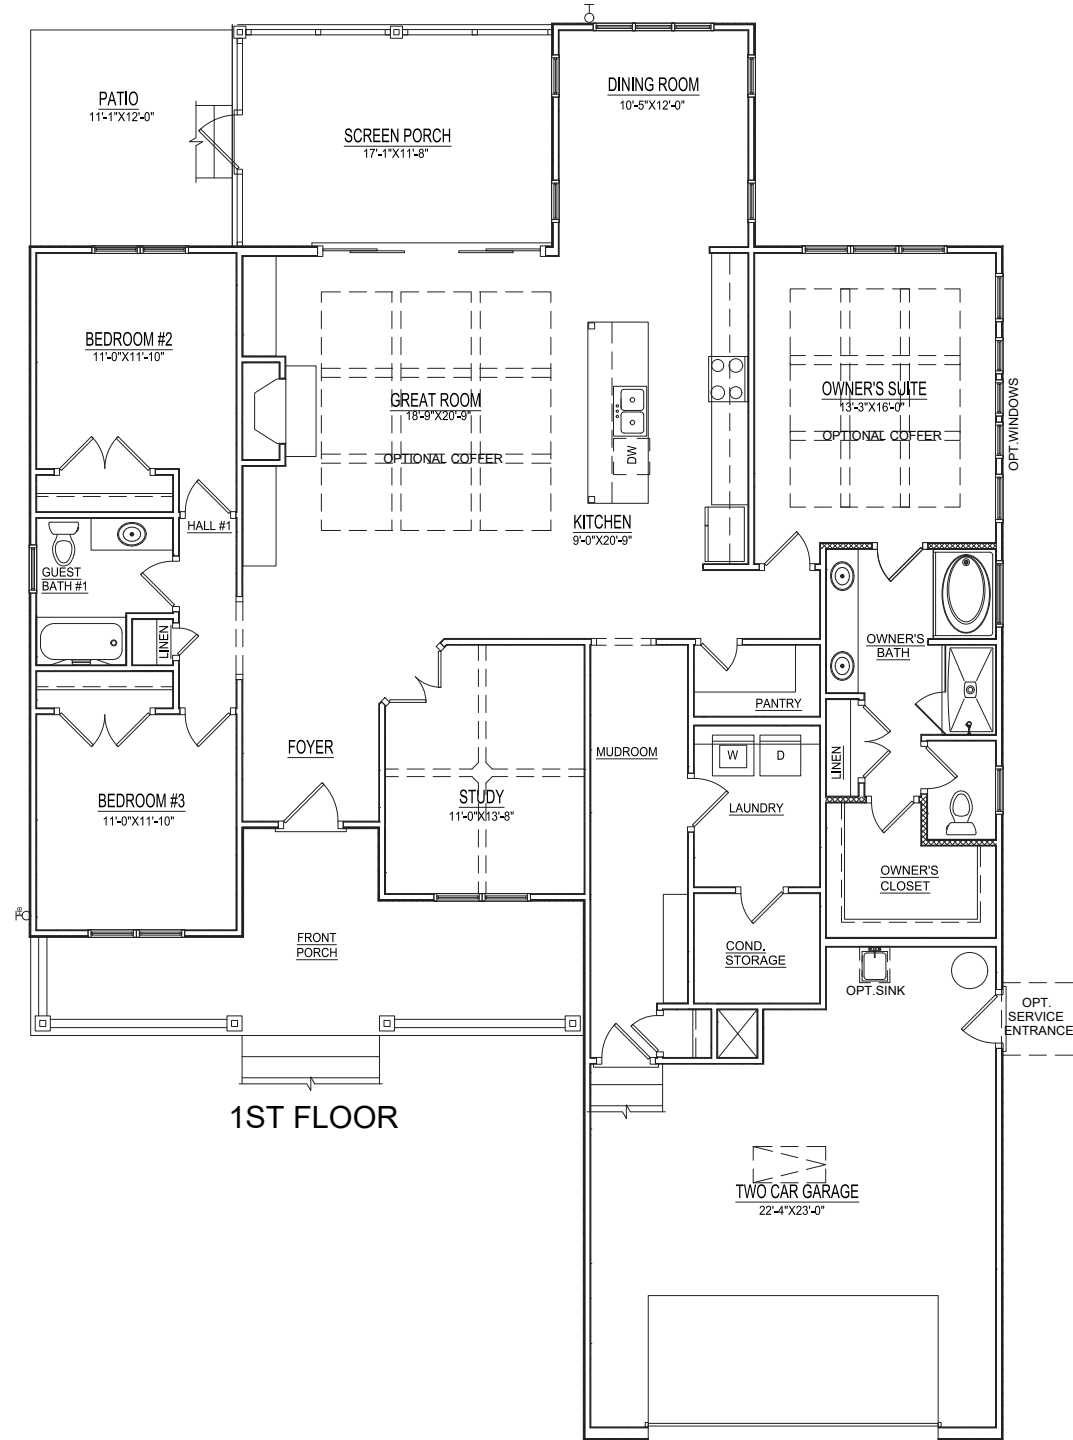

ELEVATION OPTIONS

THE WELLS

COASTAL

COTTAGE

TRADITIONAL

FARMHOUSE

3-4 BEDROOMS | 2-4 BATHROOMS | 2,193 SQ.FT.

w/ Bonus: **2,537 sf.** | w/ Second Floor #1: **2,526 sf.** | w/ Second Floor #2: **2,829 sf.**

OVERALL HOUSE DIMENSIONS: 53'7" wide X 78'1" deep

FIRST FLOOR

1ST FLOOR

SECOND FLOOR OPTIONS

OPT 2ND FLOOR

OPT. 4TH BEDROOM

OPT. BONUS ROOM

OPT. BONUS BATH

LEGACYHOMESBYBILLCLARK.COM

All photos, renderings, and floorplans are artist's concepts and are subject to change. Plans may vary.

Customize this home plan!

Scan the QR code to view all floor plan options, home photos, and more details!