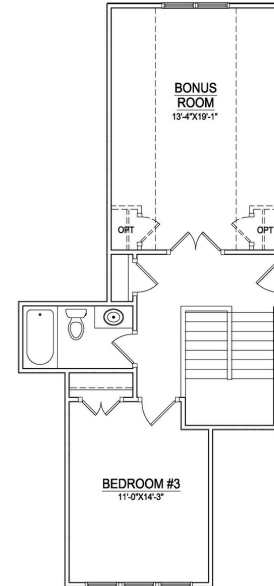

The Cherry

Elevation A

Elevation B

Elevation C

1ST FLOOR PLAN

2ND FLOOR PLAN

OPTIONAL 4 SEASONS ROOM

2,288 SF

3 Bed | 3 Bath

Included Bonus Room