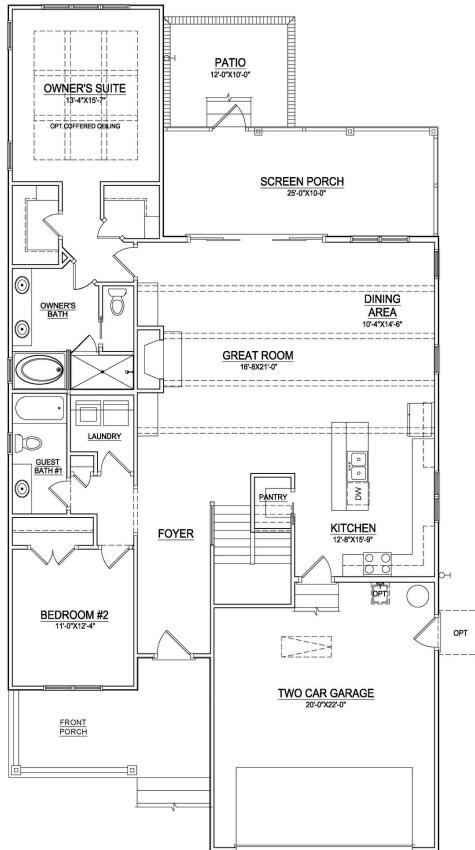

The Cherry

Elevation A

Elevation B

Elevation C

1ST FLOOR PLAN

2ND FLOOR PLAN

OPTIONAL 4 SEASONS ROOM

2,288 SF

3 Bed | 3 Bath

Included Bonus Room