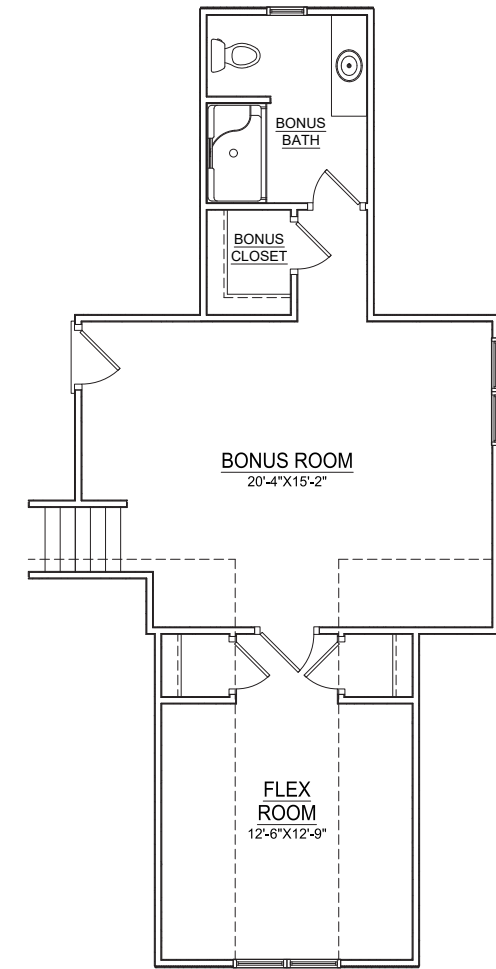

3 BEDROOM | 3 BATHROOM | 2,330 SQ.FT.
WITH FINISHED FLEX SPACE: 2,546 SQ.FT.
OVERALL HOUSE DIMENSIONS: 50'0" x 58'0"

FIRST FLOOR

SECOND FLOOR OPTIONS

**BONUS FLOOR PLAN W/
UNFINISHED STORAGE**

**BONUS FLOOR PLAN W/ OPT
FLEX ROOM STORAGE**

LEGACYHOMESBYBILLCLARK.COM

All photos, renderings, and floorplans are artist's concepts and are subject to change. Plans may vary.

Customize this home plan!

Scan the QR code to view all floor plan options, home photos, and more details!