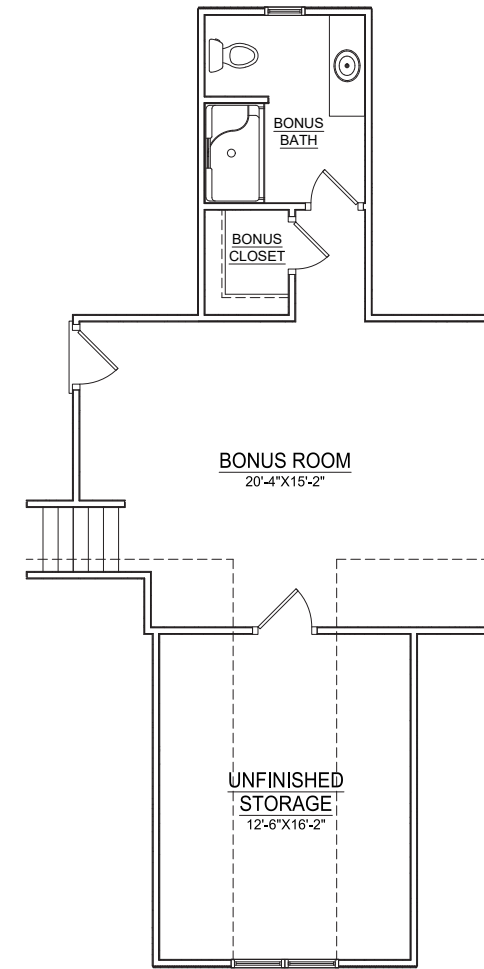

3 BEDROOM | 3 BATHROOM | 2,330 SQ.FT.
WITH FINISHED FLEX SPACE: 2,546 SQ.FT.
OVERALL HOUSE DIMENSIONS: 50'0" x 58'0"

FIRST FLOOR

SECOND FLOOR OPTIONS

**BONUS FLOOR PLAN W/
UNFINISHED STORAGE**

**BONUS FLOOR PLAN W/ OPT
FLEX ROOM STORAGE**