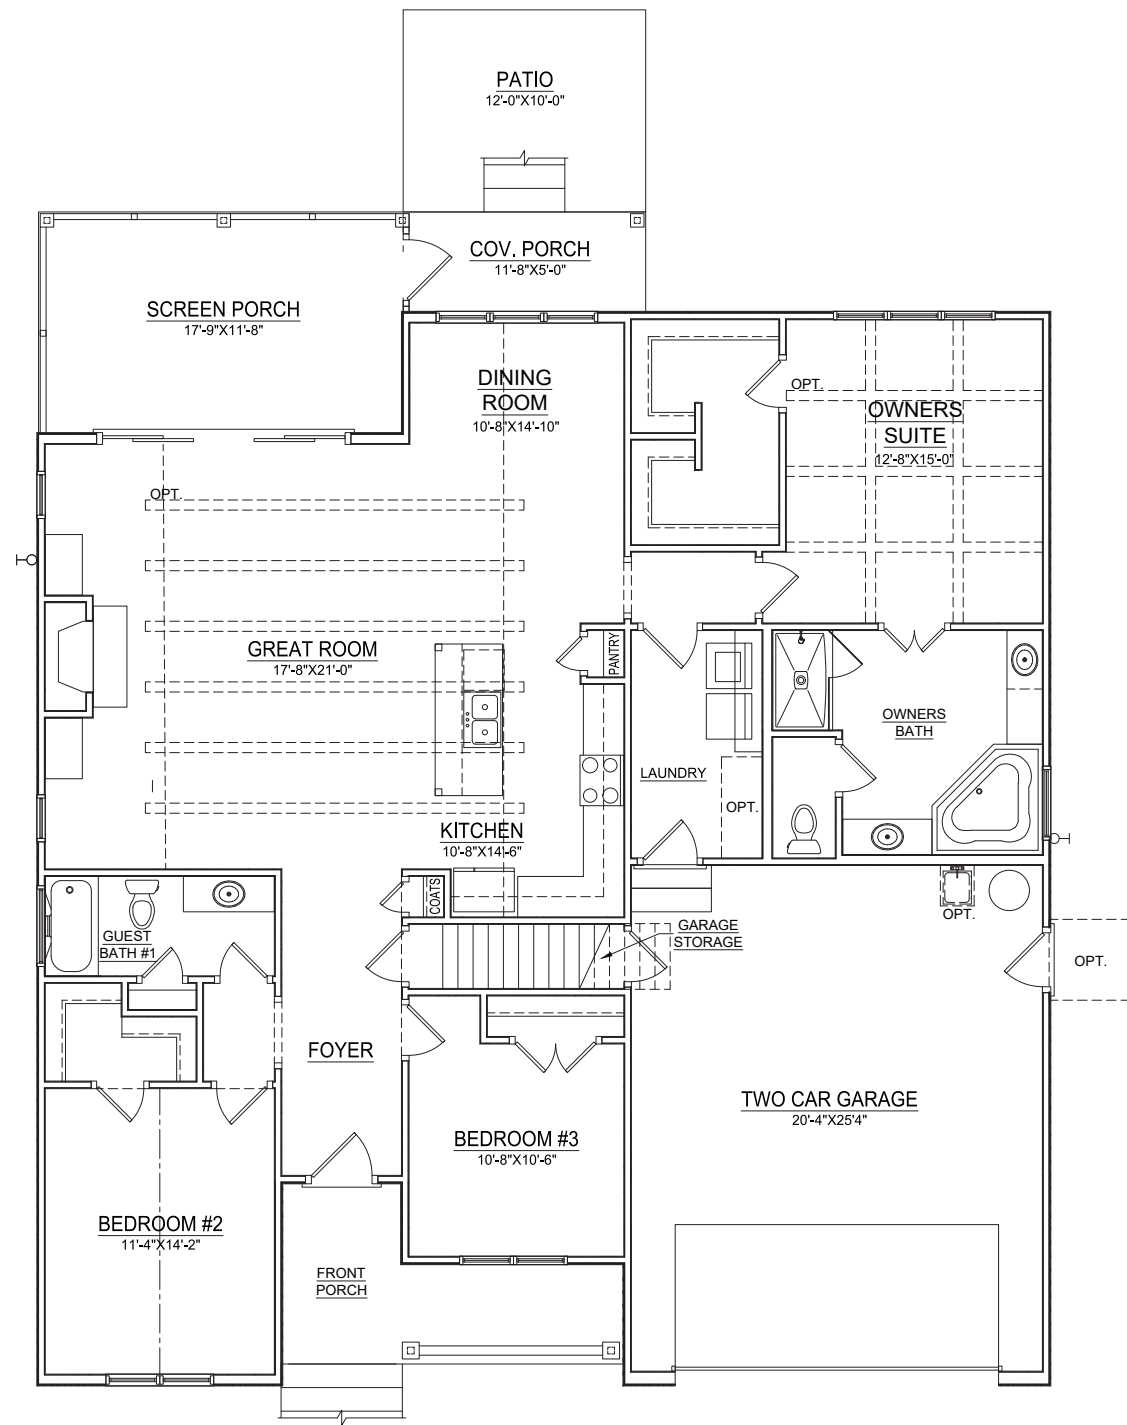

3 BEDROOM | 3 BATHROOM | 2,330 SQ.FT.
WITH FINISHED FLEX SPACE: 2,546 SQ.FT.
OVERALL HOUSE DIMENSIONS: 50'0" x 58'0"

FIRST FLOOR

SECOND FLOOR OPTIONS

**BONUS FLOOR PLAN W/
UNFINISHED STORAGE**

**BONUS FLOOR PLAN W/ OPT
FLEX ROOM STORAGE**

LEGACYHOMESBYBILLCLARK.COM

All photos, renderings, and floorplans are artist's concepts and are subject to change. Plans may vary.

Customize this home plan!

Scan the QR code to view all floor plan options, home photos, and more details!