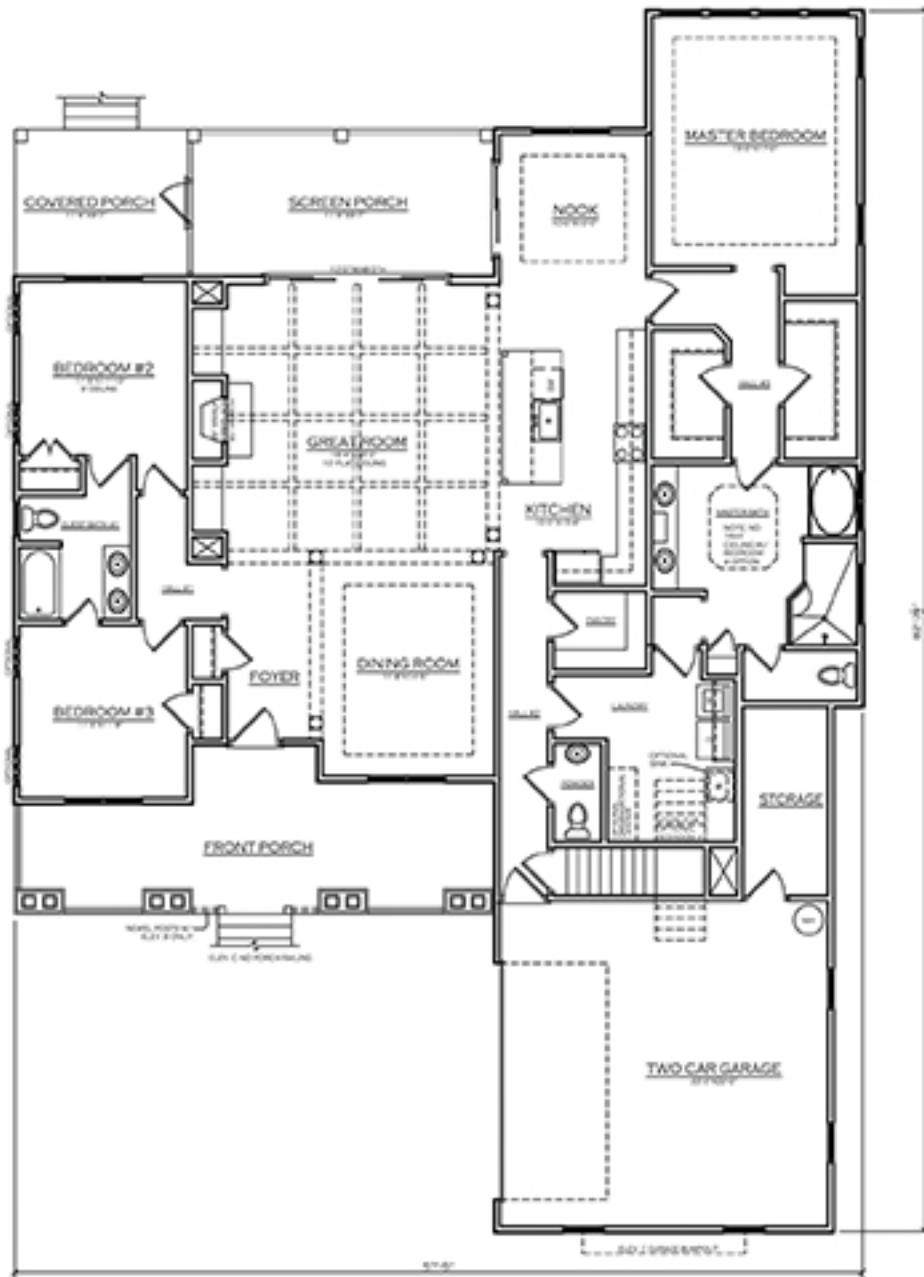

THE VIRGINIA

Elevation A

L

TOTAL HEATED SQUARE FOOTAGE:	2,416 SQ. FT.
TOTAL HEATED W/ OPTIONAL BONUS ROOM:	2,756 SQ. FT.
TOTAL HEATED W/BONUS, 4TH BEDROOM & BATH:	3,152 SQ. FT.

L

Elevation B

Elevation C

THE VIRGINIA

OVERALL DIMENSIONS: 57' 5" WIDE X 82' 7.5" DEEP

Optional Bonus Room
& 3/4 Bath

Optional Bonus Room
& 4th Bedroom w/ Bath

Optional
Prestige Kitchen

Optional
Study