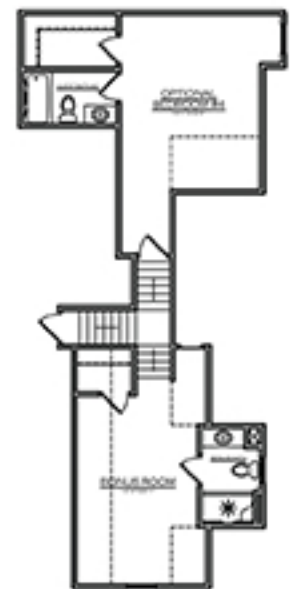

THE VIRGINIA

Elevation A

L

TOTAL HEATED SQUARE FOOTAGE:	2,416 SQ. FT.
TOTAL HEATED W/ OPTIONAL BONUS ROOM:	2,756 SQ. FT.
TOTAL HEATED W/BONUS, 4TH BEDROOM & BATH:	3,152 SQ. FT.

L

Elevation B

Elevation C

THE VIRGINIA

OVERALL DIMENSIONS: 57' 5" WIDE X 82' 7.5" DEEP

Optional Bonus Room
& 3/4 Bath

Optional Bonus Room
& 4th Bedroom w/ Bath

Optional
Prestige Kitchen

Optional
Study