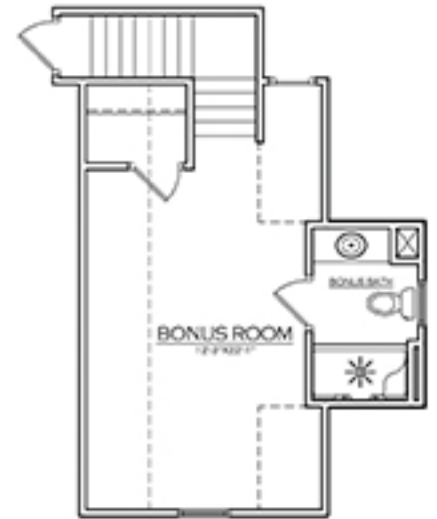

THE VIRGINIA

Elevation A

L

TOTAL HEATED SQUARE FOOTAGE:	2,416 SQ. FT.
TOTAL HEATED W/ OPTIONAL BONUS ROOM:	2,756 SQ. FT.
TOTAL HEATED W/BONUS, 4TH BEDROOM & BATH:	3,152 SQ. FT.

L

Elevation B

Elevation C

THE VIRGINIA

OVERALL DIMENSIONS: 57' 5" WIDE X 82' 7.5" DEEP

Optional Bonus Room
& 3/4 Bath

Optional Bonus Room
& 4th Bedroom w/ Bath

Optional
Prestige Kitchen

Optional
Study