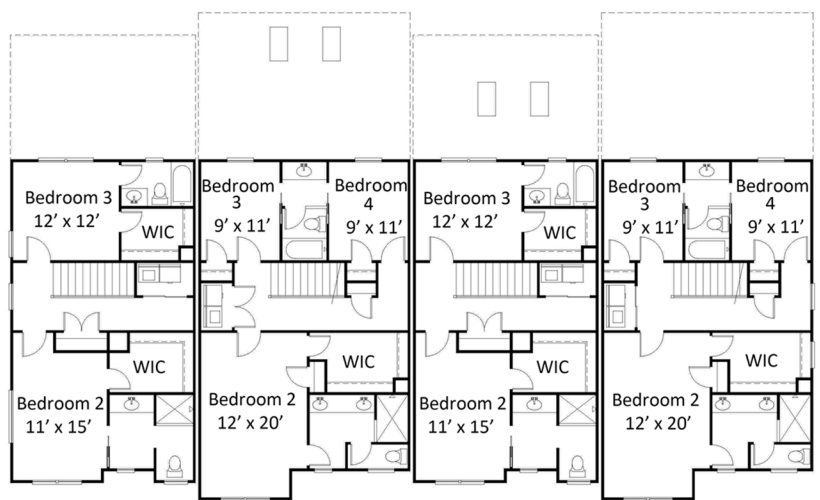

JORDAN BUILT
SIGNATURE HOMES

Elevation A

Elevation B

Elevation C

The Tennyson Townes

JORDAN BUILT SIGNATURE HOMES

First Floor

Second Floor

Total Heated Square Footage
Unit A: 1763

Total Heated Square Footage
Unit B: 2111

The Tennyson Townes

* This floorplan illustrates a general plan which is subject to change and revisions, dimensions, boundaries and position locations are for illustrative purposes only and are not intended to be exact.