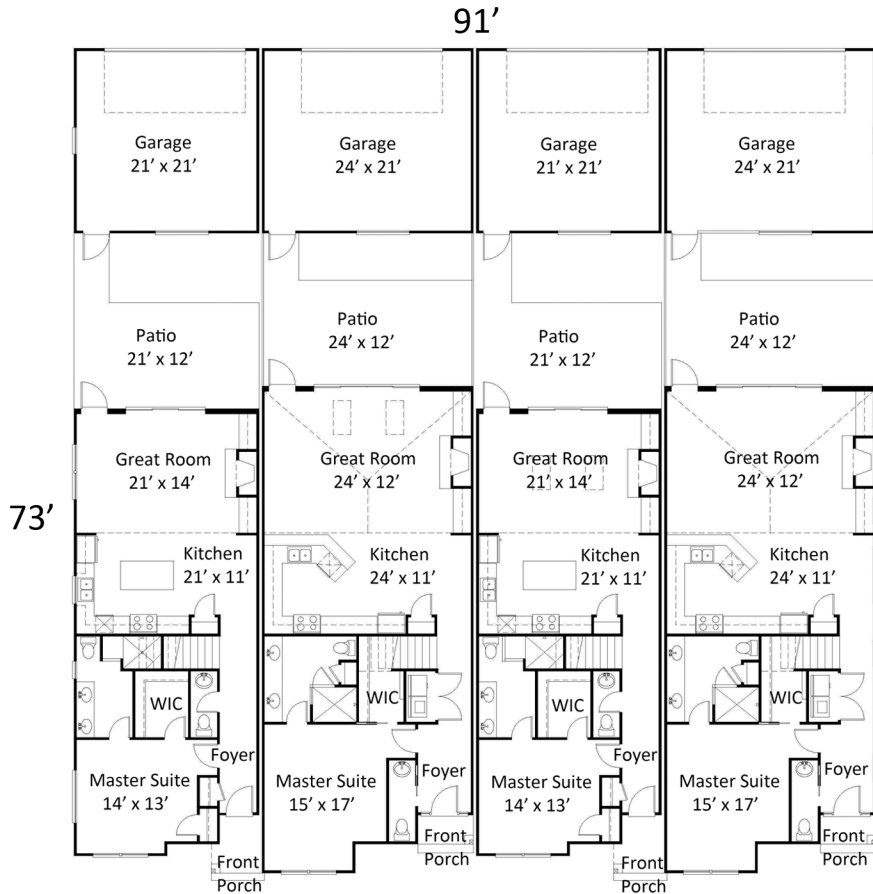

JORDAN BUILT
SIGNATURE HOMES

Elevation A

Elevation B

Elevation C

The Tennyson Townes

JORDAN BUILT SIGNATURE HOMES

First Floor

Second Floor

Total Heated Square Footage
Unit A: 1763

Total Heated Square Footage
Unit B: 2111

The Tennyson Townes

* This floorplan illustrates a general plan which is subject to change and revisions, dimensions, boundaries and position locations are for illustrative purposes only and are not intended to be exact.