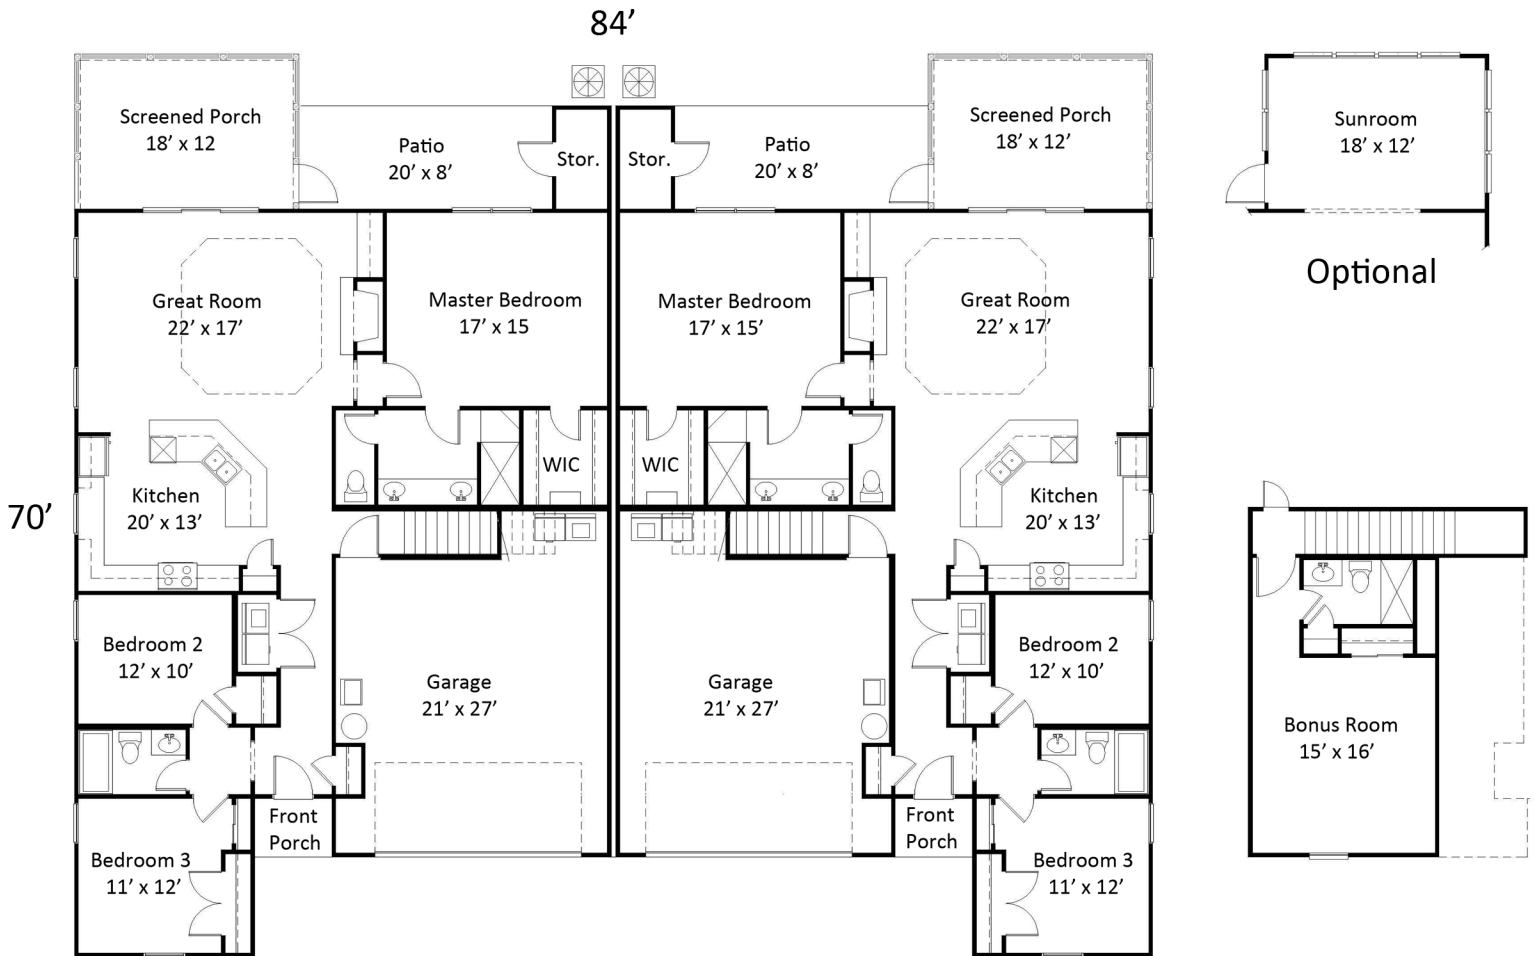

JORDAN BUILT
SIGNATURE HOMES

Elevation A

Elevation B

Elevation C

The Palmetto II

JORDAN BUILT

SIGNATURE HOMES

Total Heated Square Footage: 2088

The Palmetto II

* This floorplan illustrates a general plan which is subject to change and revisions, dimensions, boundaries and position locations are for illustrative purposes only and are not intended to be exact.