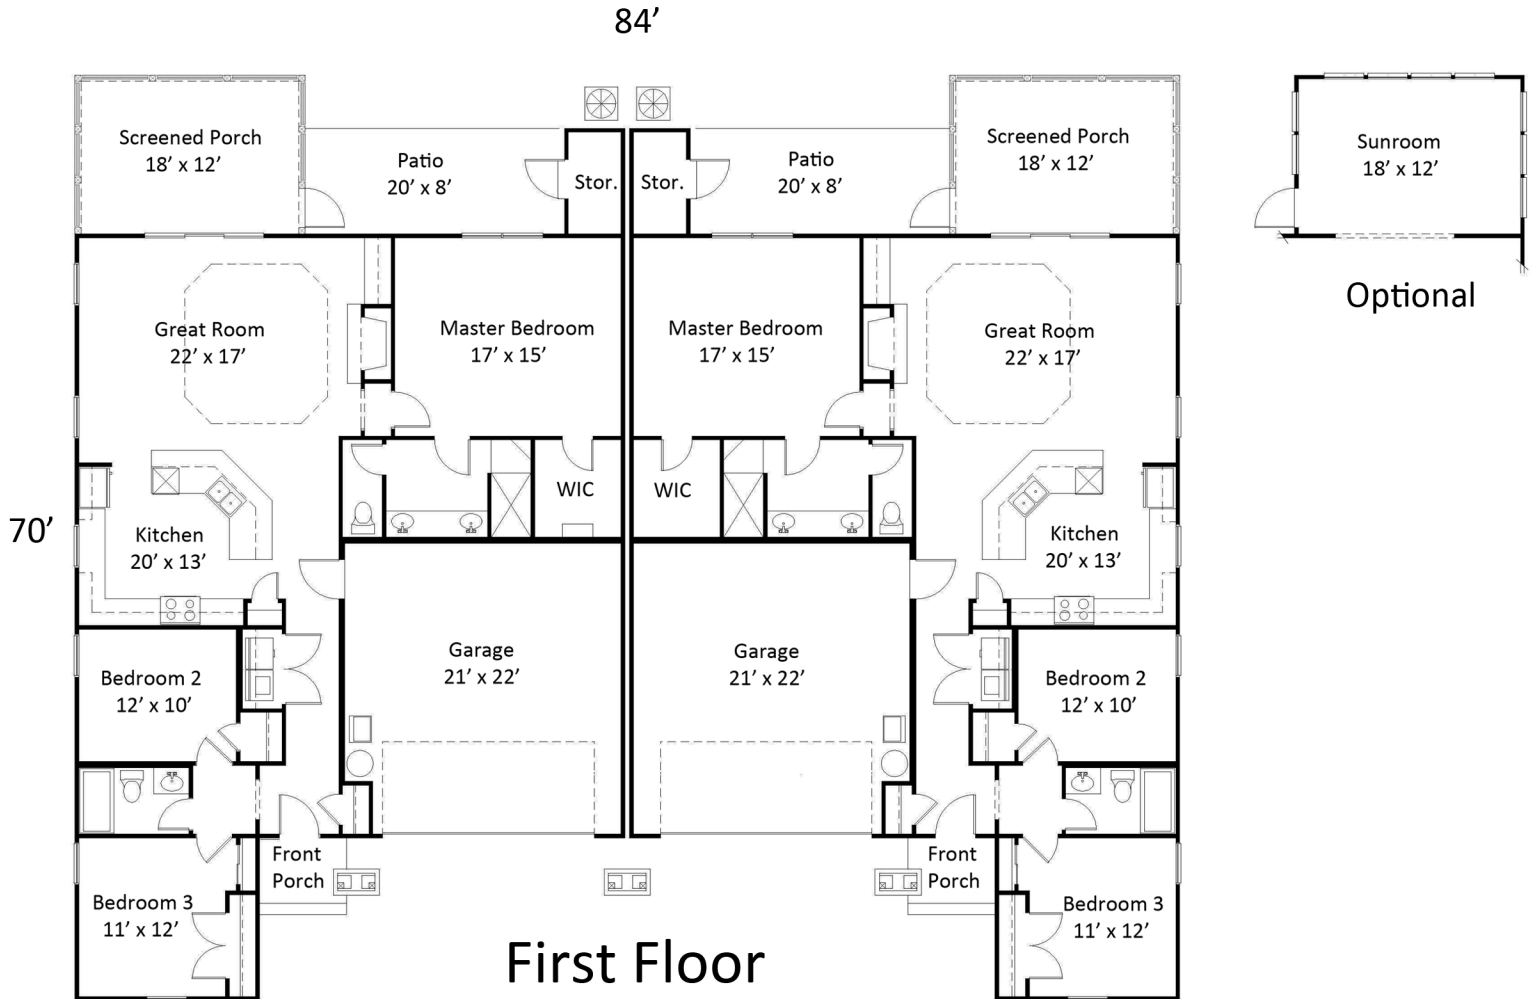

JORDAN BUILT
SIGNATURE HOMES

Elevation A

Elevation B

Elevation C

The Palmetto I

JORDAN BUILT

SIGNATURE HOMES

Total Heated Square Footage: 1664

The Palmetto I

* This floorplan illustrates a general plan which is subject to change and revisions, dimensions, boundaries and position locations are for illustrative purposes only and are not intended to be exact.