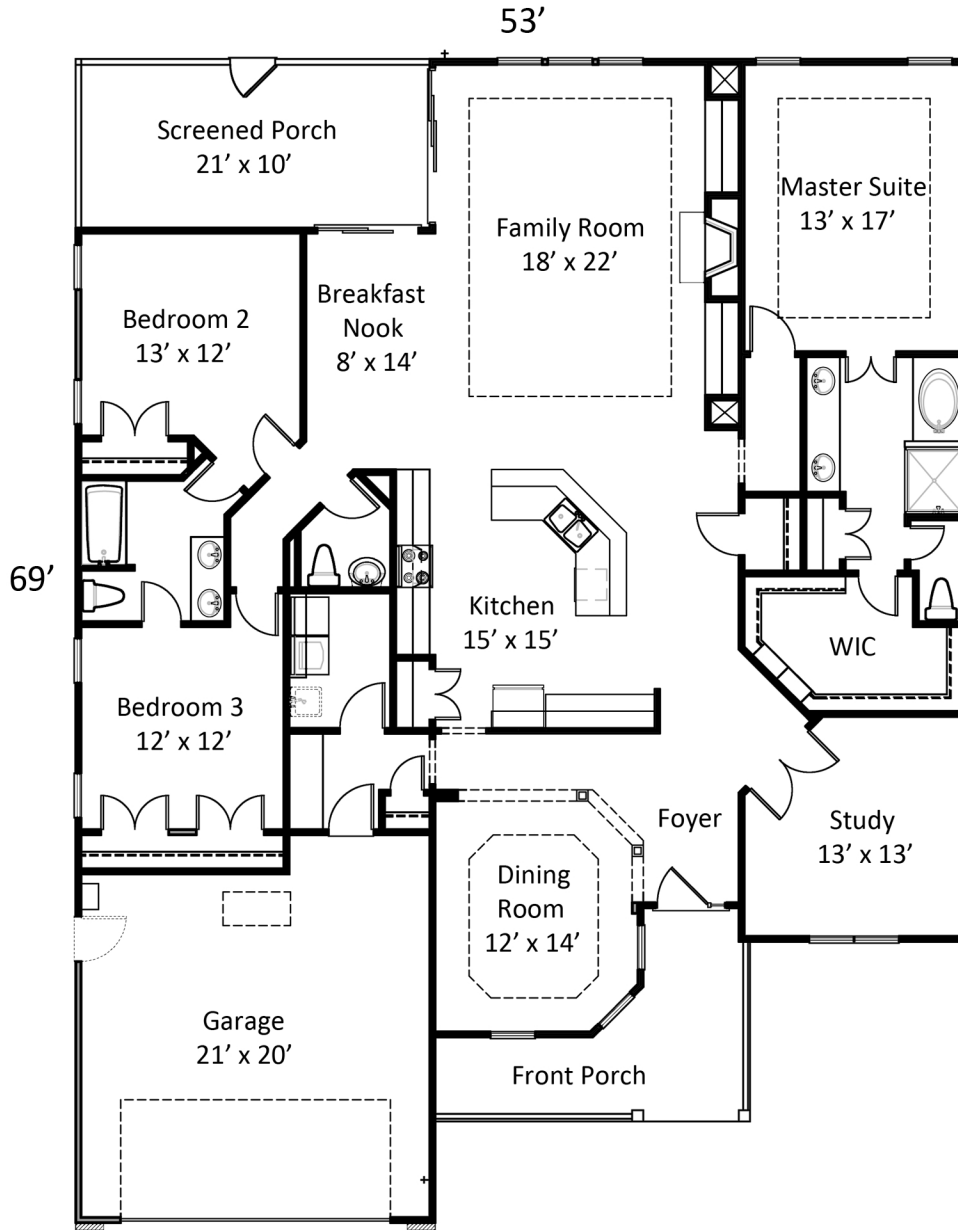

JORDAN BUILT
SIGNATURE HOMES

Elevation A

Elevation B

Elevation C

Elevations B and C shown with optional brick or stone veneer.

The Heron I

JORDAN BUILT

SIGNATURE HOMES

Total heated square footage 2516

The Heron I

* This floorplan illustrates a general plan which is subject to change and revisions, dimensions, boundaries and position locations are for illustrative purposes only and are not intended to be exact.