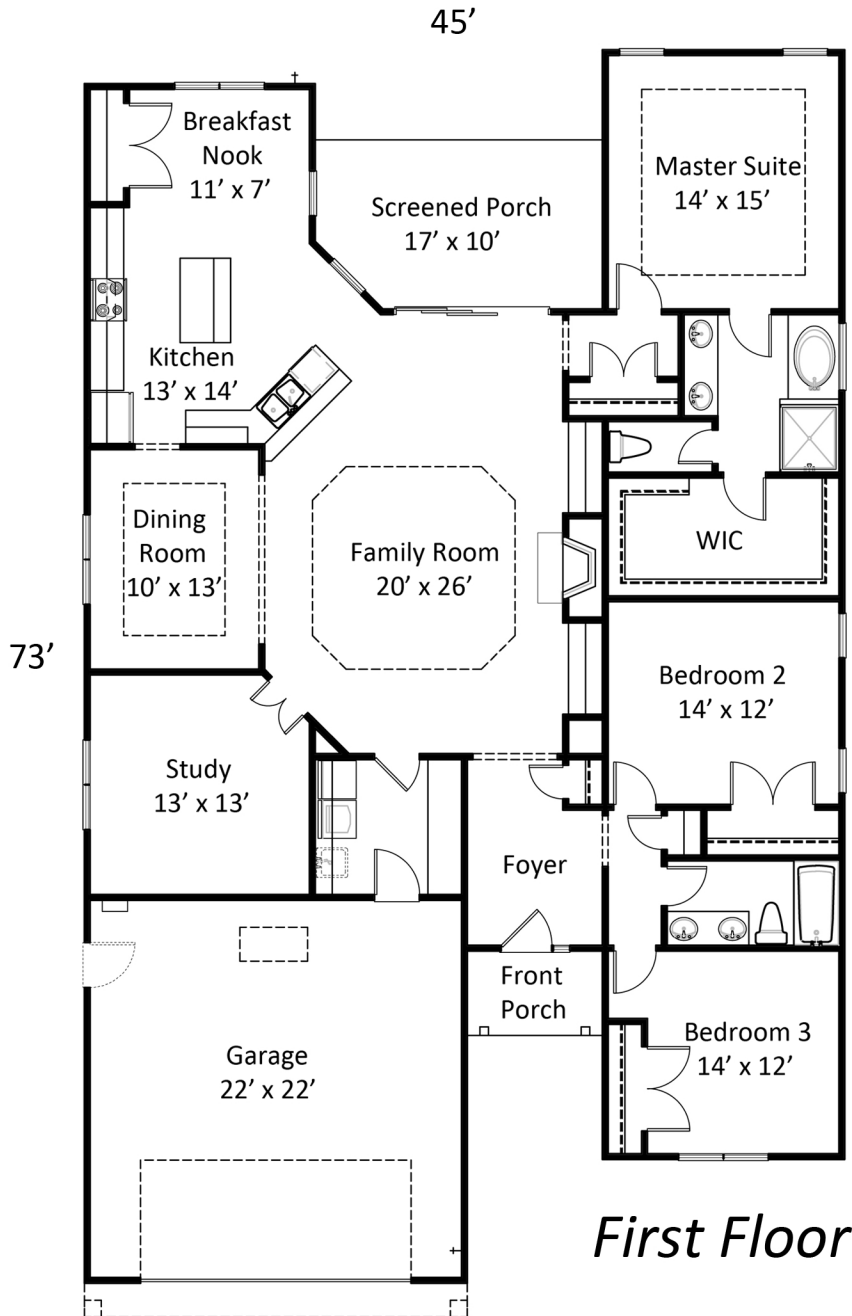

JORDAN BUILT  
SIGNATURE HOMES

Elevation A

Elevation B

Elevation C

Elevations B and C shown with optional brick or stone veneer.

*The Egret*

# JORDAN BUILT

SIGNATURE HOMES

Total heated square footage 2230

## *Egret*

\* This floorplan illustrates a general plan which is subject to change and revisions, dimensions, boundaries and position locations are for illustrative purposes only and are not intended to be exact.