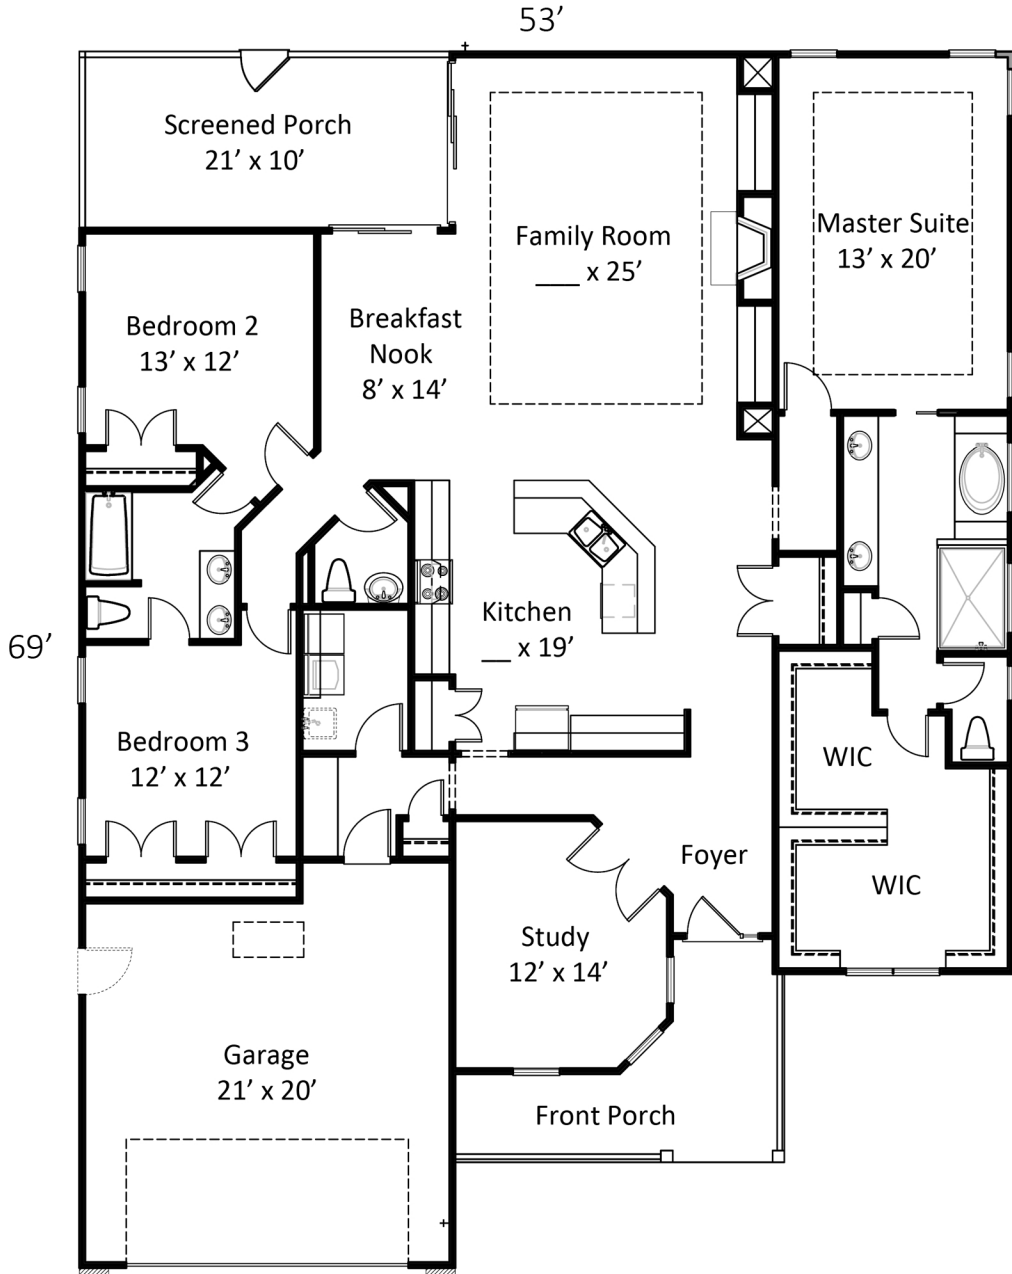

JORDAN BUILT
SIGNATURE HOMES

Elevation A

Elevation B

Elevation C

Elevations B and C shown with optional brick or stone veneer.

The Blue Heron I

JORDAN BUILT

SIGNATURE HOMES

Total heated square footage: 2516

The Blue Heron I

* This floorplan illustrates a general plan which is subject to change and revisions, dimensions, boundaries and position locations are for illustrative purposes only and are not intended to be exact.