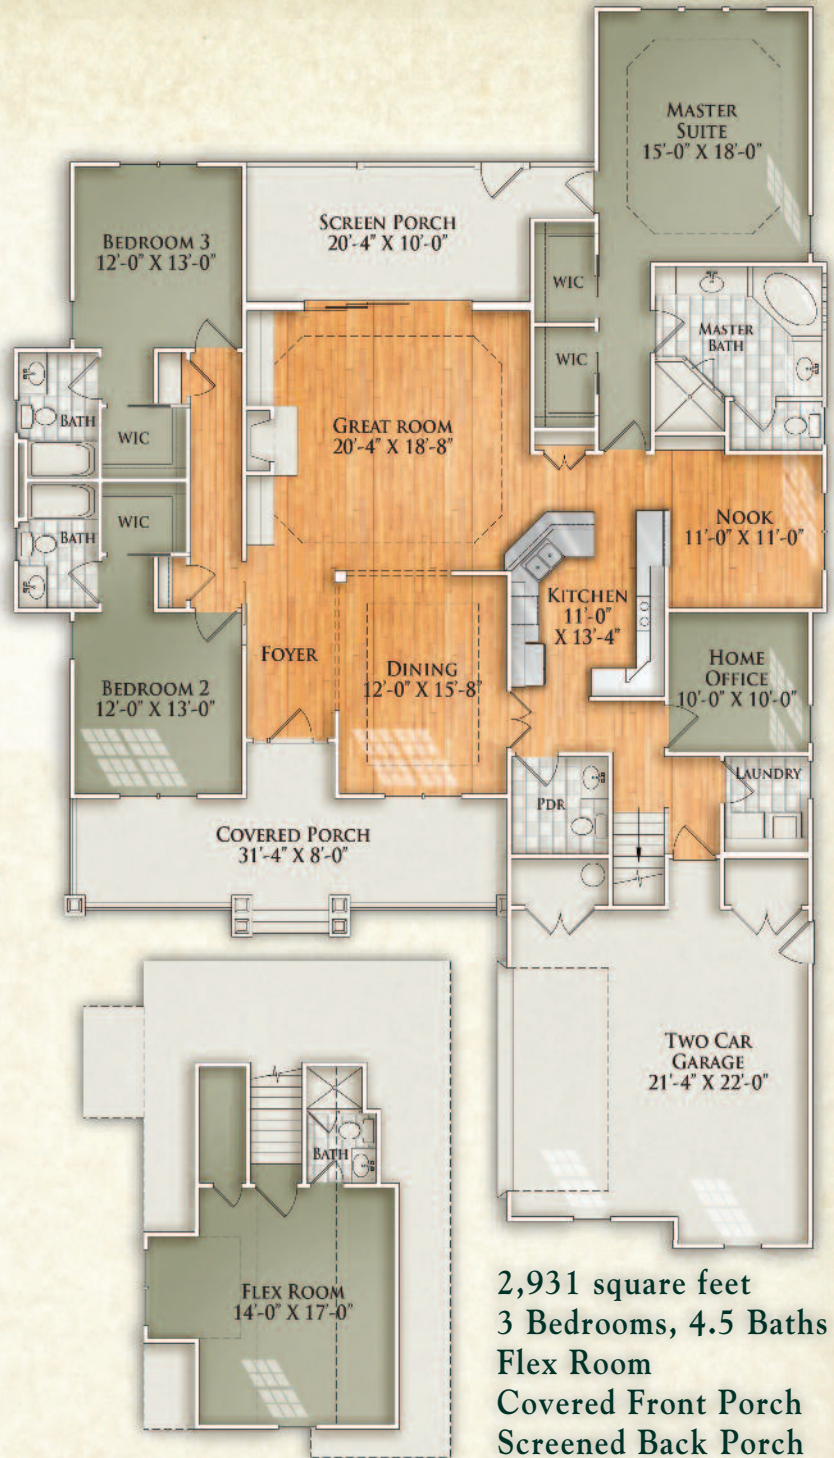

SHINNECOCK

BRUNSWICK FOREST[®]

Coastal by Nature.[®]

Lifestyle by Design.

SHINNECOCK B

SHINNECOCK C

SHINNECOCK D

2,931 square feet
 3 Bedrooms, 4.5 Baths
 Flex Room
 Covered Front Porch
 Screened Back Porch
 Two-car Garage

The floor plan illustrates a general plan which is subject to future change and revisions. Dimensions, boundaries and position locations are for illustrative purposes only and are not necessarily intended to be exact.