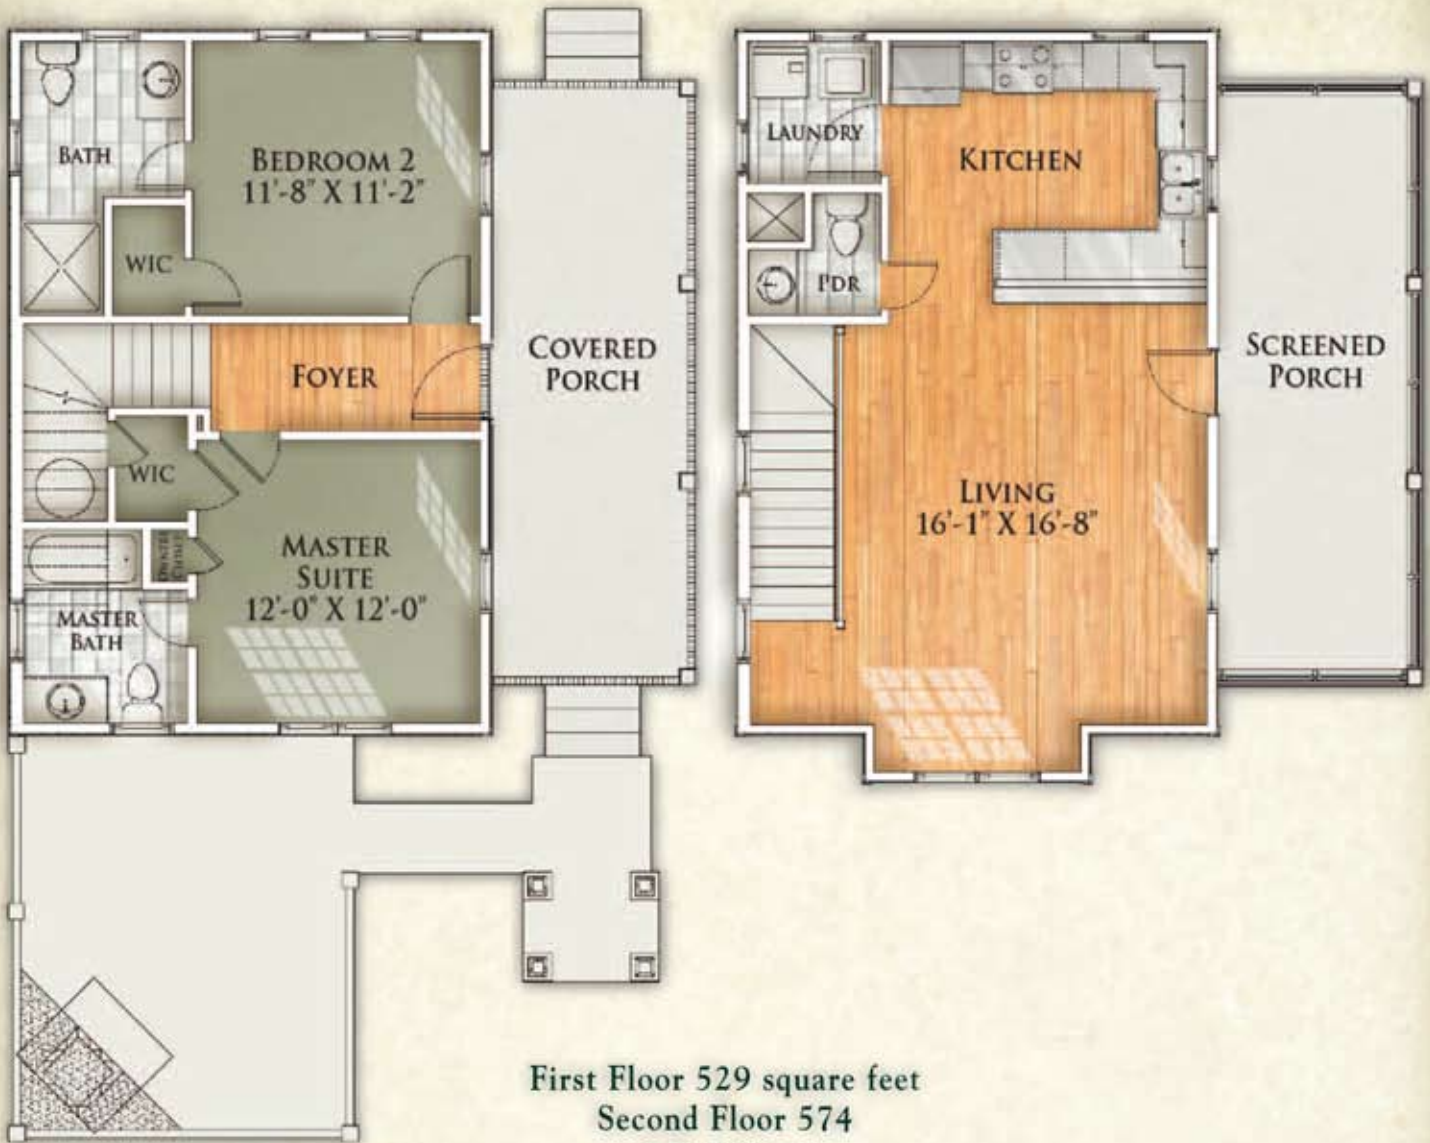

MEADOW PARK I

MEADOW PARK
AT BRUNSWICK FOREST

FIRST FLOOR

SECOND FLOOR

First Floor 529 square feet

Second Floor 574

2 Bedrooms

2.5 Baths

Owner Closet (OC)

Covered Front Porch

Screened Upper Porch

Outdoor Fireplace

The floor plan illustrates a general plan which is subject to future change and revisions. Dimensions, boundaries and position locations are for illustrative purposes only and are not necessarily intended to be exact.