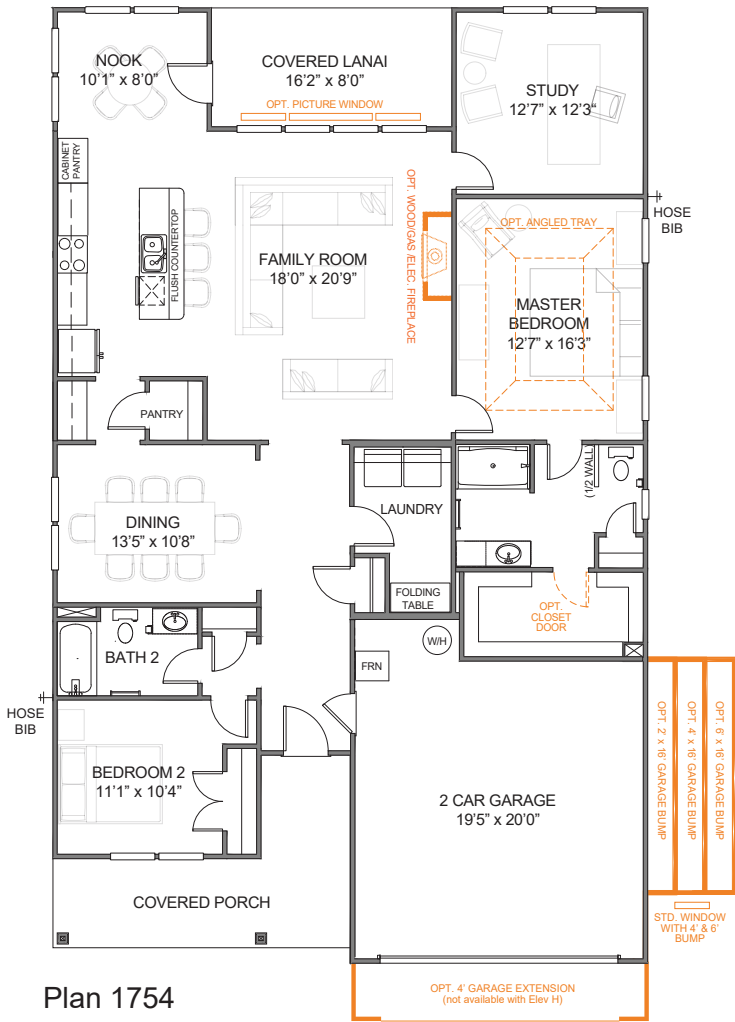

## THE MONTCREST

1,836 – 3,156 Sq Ft

Bedrooms 3 - 6

Bathrooms 2.5 - 4.5

Elevation E-A1

THE MONTCREST *Open*

1,836 – 3,156 Sq Ft Bedrooms 3 - 6 Bathrooms 2.5 - 4.5

Plan 1754

Plan 1755  
Guest Suite

## THE MONTCREST Open

1,836 – 3,156 Sq Ft Bedrooms 3 - 6 Bathrooms 2.5 - 4.5

THE MONTCREST *Open*

1,836 - 3,156 Sq Ft Bedrooms 3 - 6 Bathrooms 2.5 - 4.5

Main Floor Options

Luxury Master Bath Options

Powder Room Options

**DUAL BOWL VANITY STANDARD GUEST SUITE**

**SHOWER STANDARD GUEST SUITE**

**DUAL BOWL VANITY ALT GUEST SUITE**

**SHOWER ALT GUEST SUITE**

**MAKE-UP COUNTER STANDARD GUEST SUITE**

**GARDEN TUB/SHOWER STANDARD GUEST SUITE**