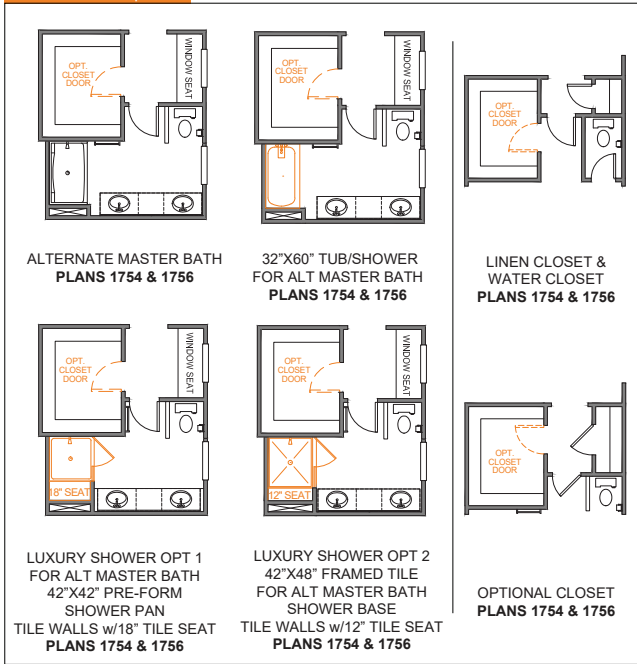

## THE MONTCREST Open

1,836 – 3,156 Sq Ft Bedrooms 3 - 6 Bathrooms 2.5 - 4.5

THE MONTCREST *Open*

1,836 - 3,156 Sq Ft Bedrooms 3 - 6 Bathrooms 2.5 - 4.5

Main Floor Options

Luxury Master Bath Options

Powder Room Options

Alt Master Bath Options

Bath 2 Options

Master Bath Options

THE MONTCREST Open

1,836 – 3,156 Sq Ft Bedrooms 3 - 6 Bathrooms 2.5 - 4.5

Guest Suite Options

**STANDARD GUEST SUITE w/OPT STORAGE AREA 1 PLAN 1755**

**DUAL BOWL VANITY STANDARD GUEST SUITE**

**SHOWER STANDARD GUEST SUITE**

**DUAL BOWL VANITY ALT GUEST SUITE**

**SHOWER ALT GUEST SUITE**

**MAKE-UP COUNTER STANDARD GUEST SUITE**

**GARDEN TUB/SHOWER STANDARD GUEST SUITE**

**MAKE-UP COUNTER ALT GUEST SUITE**

**GARDEN TUB/SHOWER ALT GUEST SUITE**

Porch/Lanai Options

**SCREENED PORCH 16'2" x 8'0"**

**COVERED LANAI 16'2" x 8'0"**

**SUNROOM 16'2" x 7'8"**  
15 Lite French Door

**SCREENED PORCH 16'2" x 14'0"**