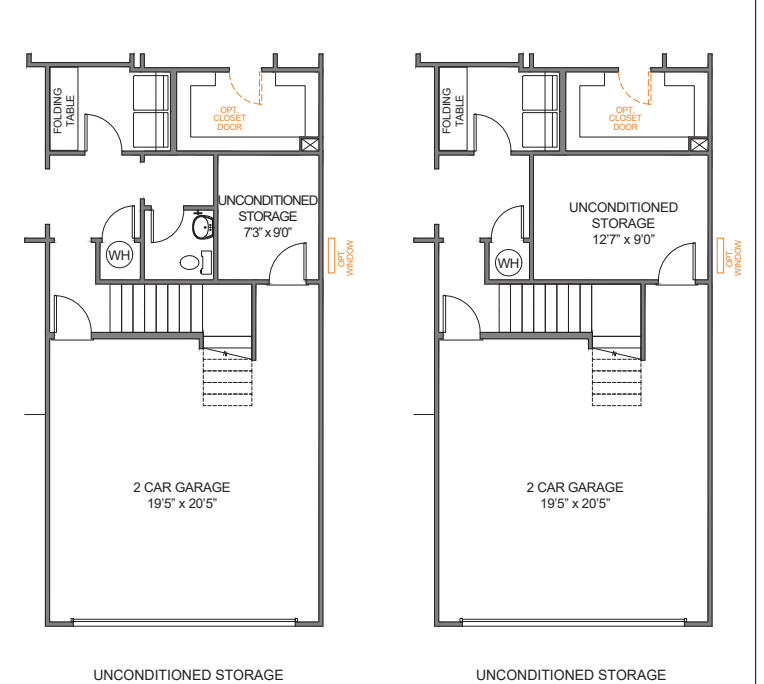

**DUAL BOWL VANITY STANDARD GUEST SUITE**

**SHOWER STANDARD GUEST SUITE**

**DUAL BOWL VANITY ALT GUEST SUITE**

**SHOWER ALT GUEST SUITE**

**MAKE-UP COUNTER STANDARD GUEST SUITE**

**GARDEN TUB/SHOWER STANDARD GUEST SUITE**

**MAKE-UP COUNTER ALT GUEST SUITE**

**GARDEN TUB/SHOWER ALT GUEST SUITE**

Porch/Lanai Options

**SCREENED PORCH 16'2" x 8'0"**

**COVERED LANAI 16'2" x 8'0"**

**SUNROOM 16'2" x 7'8"**  
15 Lite French Door

**SCREENED PORCH 16'2" x 14'0"**

UNCONDITIONED STORAGE  
w/POWDER ROOM  
PULLS GARAGE FORWARD 9'0"

UNCONDITIONED STORAGE  
PULLS GARAGE FORWARD 9'0"

1757 Storage Options

CONDITIONED STORAGE  
w/POWDER ROOM  
PULLS GARAGE FORWARD 9'0"

CONDITIONED STORAGE  
PULLS GARAGE FORWARD 9'0"

UNCONDITIONED STORAGE  
w/POWDER ROOM  
PULLS GARAGE FORWARD 9'0"

UNCONDITIONED STORAGE  
PULLS GARAGE FORWARD 9'0"