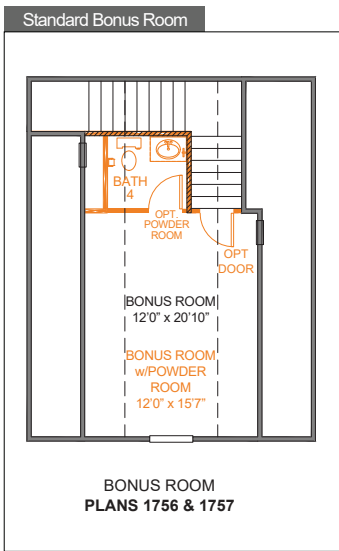

## THE MONTCREST

1,836 – 3,156 Sq Ft

Bedrooms 3 - 6

Bathrooms 2.5 - 4.5

Elevation E-A1

THE MONTCREST *Open*

1,836 – 3,156 Sq Ft Bedrooms 3 - 6 Bathrooms 2.5 - 4.5

Plan 1754

Plan 1755  
Guest Suite

## THE MONTCREST Open

1,836 – 3,156 Sq Ft Bedrooms 3 - 6 Bathrooms 2.5 - 4.5

THE MONTCREST *Open*

1,836 - 3,156 Sq Ft Bedrooms 3 - 6 Bathrooms 2.5 - 4.5

Main Floor Options

Luxury Master Bath Options

Powder Room Options