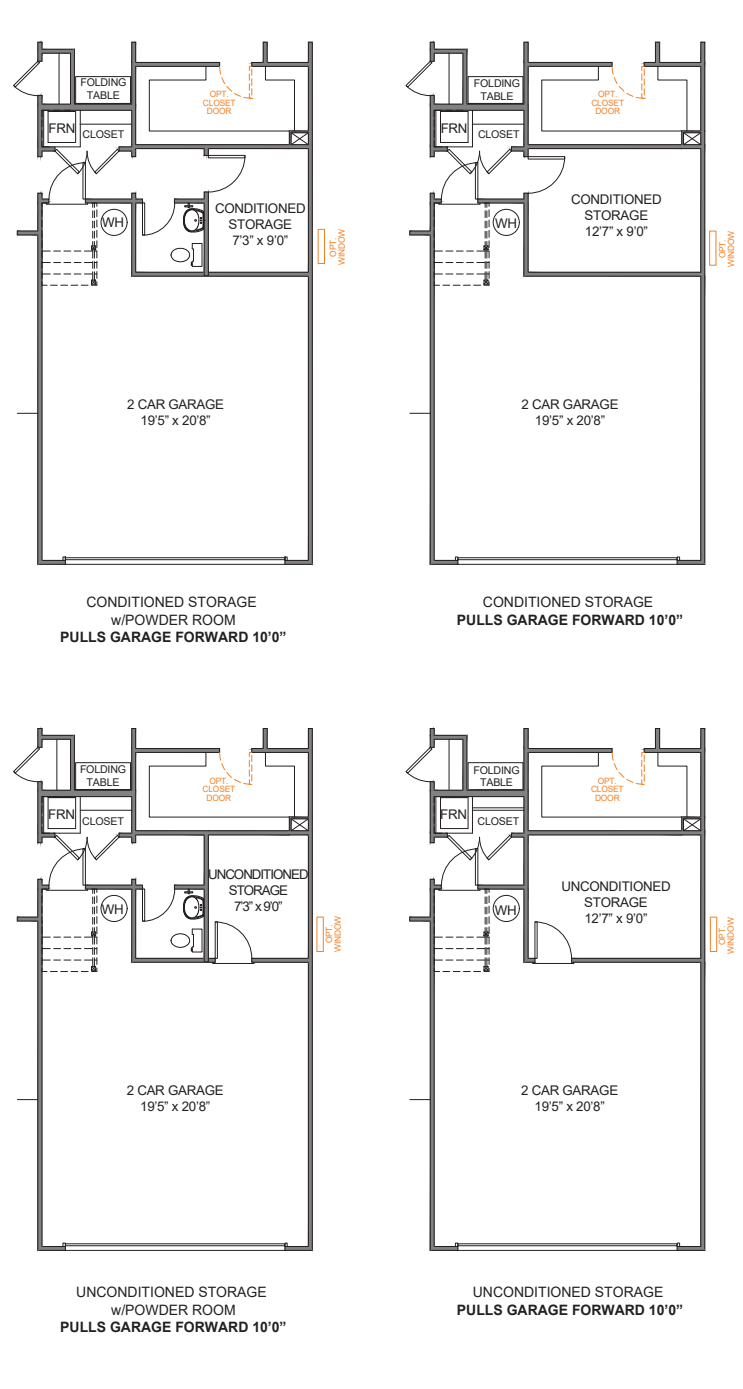

THE MONTCREST *Open*

1,836 – 3,156 Sq Ft Bedrooms 3 - 6 Bathrooms 2.5 - 4.5

1754 Storage Options