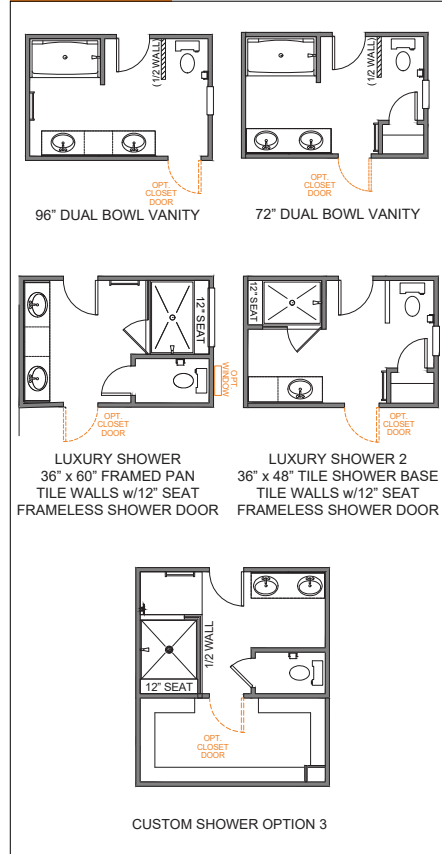

## THE MONTCREST Open

1,836 – 3,156 Sq Ft Bedrooms 3 - 6 Bathrooms 2.5 - 4.5

THE MONTCREST *Open*

1,836 - 3,156 Sq Ft Bedrooms 3 - 6 Bathrooms 2.5 - 4.5

Main Floor Options

Luxury Master Bath Options

Powder Room Options

Alt Master Bath Options

Bath 2 Options

Master Bath Options

THE MONTCREST Open

1,836 – 3,156 Sq Ft Bedrooms 3 - 6 Bathrooms 2.5 - 4.5

Guest Suite Options

**STANDARD GUEST SUITE w/OPT STORAGE AREA 1 PLAN 1755**

**STANDARD GUEST SUITE w/OPT STORAGE AREA 2 AVAILABLE w/ALL BONUS ROOM ELEVATIONS GARAGE DOES NOT EXTEND PLAN 1755**

**OPT ALT GUEST SUITE w/OPT STORAGE AREA 1 GARAGE DOES NOT EXTEND PLAN 1755**

Bath 3 Options

**MAKE-UP COUNTER ALT GUEST SUITE**

**GARDEN TUB/SHOWER ALT GUEST SUITE**

Porch/Lanai Options

**SCREENED PORCH 16'2" x 8'0"**

**COVERED LANAI 16'2" x 8'0"**

**SUNROOM 16'2" x 7'8"**  
15 Lite French Door

**SCREENED PORCH 16'2" x 14'0"**