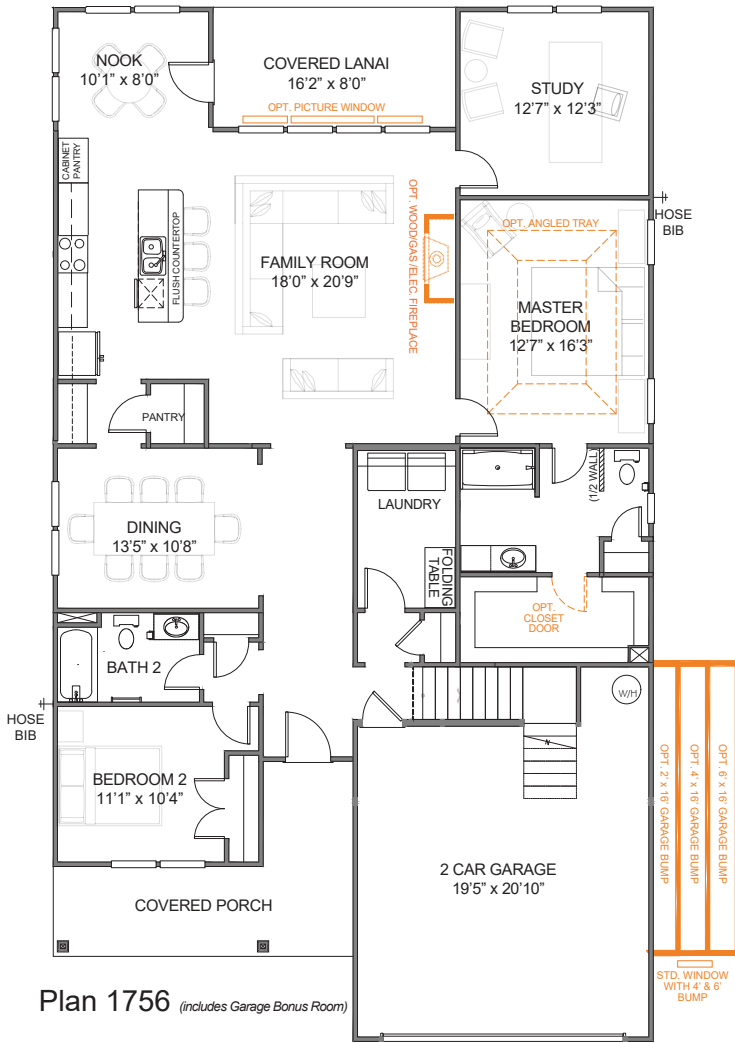

## THE MONTCREST

1,836 – 3,156 Sq Ft

Bedrooms 3 - 6

Bathrooms 2.5 - 4.5

Elevation E-A1

THE MONTCREST *Open*

1,836 – 3,156 Sq Ft Bedrooms 3 - 6 Bathrooms 2.5 - 4.5

Plan 1754

Plan 1755  
Guest Suite

## THE MONTCREST Open

1,836 – 3,156 Sq Ft Bedrooms 3 - 6 Bathrooms 2.5 - 4.5

THE MONTCREST *Open*

1,836 - 3,156 Sq Ft Bedrooms 3 - 6 Bathrooms 2.5 - 4.5

Main Floor Options

Luxury Master Bath Options

Powder Room Options

**DUAL BOWL VANITY STANDARD GUEST SUITE**

**SHOWER STANDARD GUEST SUITE**

**DUAL BOWL VANITY ALT GUEST SUITE**

**SHOWER ALT GUEST SUITE**

**MAKE-UP COUNTER STANDARD GUEST SUITE**

**GARDEN TUB/SHOWER STANDARD GUEST SUITE**