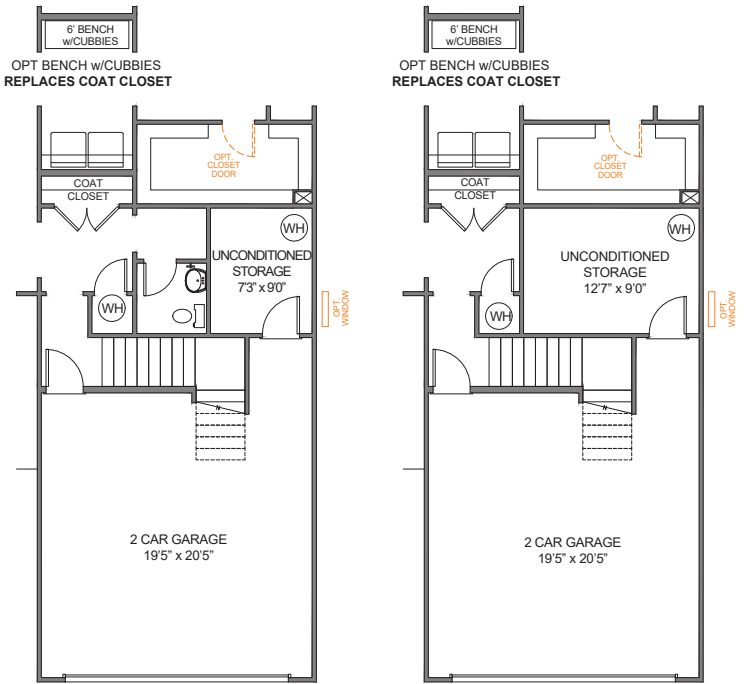

UNCONDITIONED STORAGE
w/POWDER ROOM
PULLS GARAGE FORWARD 9'0"

UNCONDITIONED STORAGE
PULLS GARAGE FORWARD 9'0"