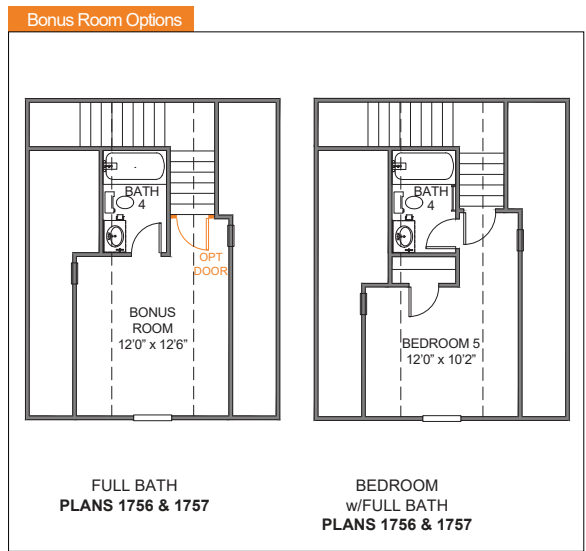

## THE MONTCREST

1,836 – 3,156 Sq Ft

Bedrooms 3 - 6

Bathrooms 2.5 - 4.5

Elevation E-A1

THE MONTCREST *Open*

1,836 – 3,156 Sq Ft Bedrooms 3 - 6 Bathrooms 2.5 - 4.5

Plan 1754

Plan 1755  
Guest Suite

## THE MONTCREST Open

1,836 – 3,156 Sq Ft Bedrooms 3 - 6 Bathrooms 2.5 - 4.5

THE MONTCREST *Open*

1,836 - 3,156 Sq Ft Bedrooms 3 - 6 Bathrooms 2.5 - 4.5

Main Floor Options

Luxury Master Bath Options

Powder Room Options

Alt Master Bath Options

Bath 2 Options

Master Bath Options

THE MONTCREST Open

1,836 – 3,156 Sq Ft Bedrooms 3 - 6 Bathrooms 2.5 - 4.5

Guest Suite Options

**STANDARD GUEST SUITE w/OPT STORAGE AREA 1 PLAN 1755**