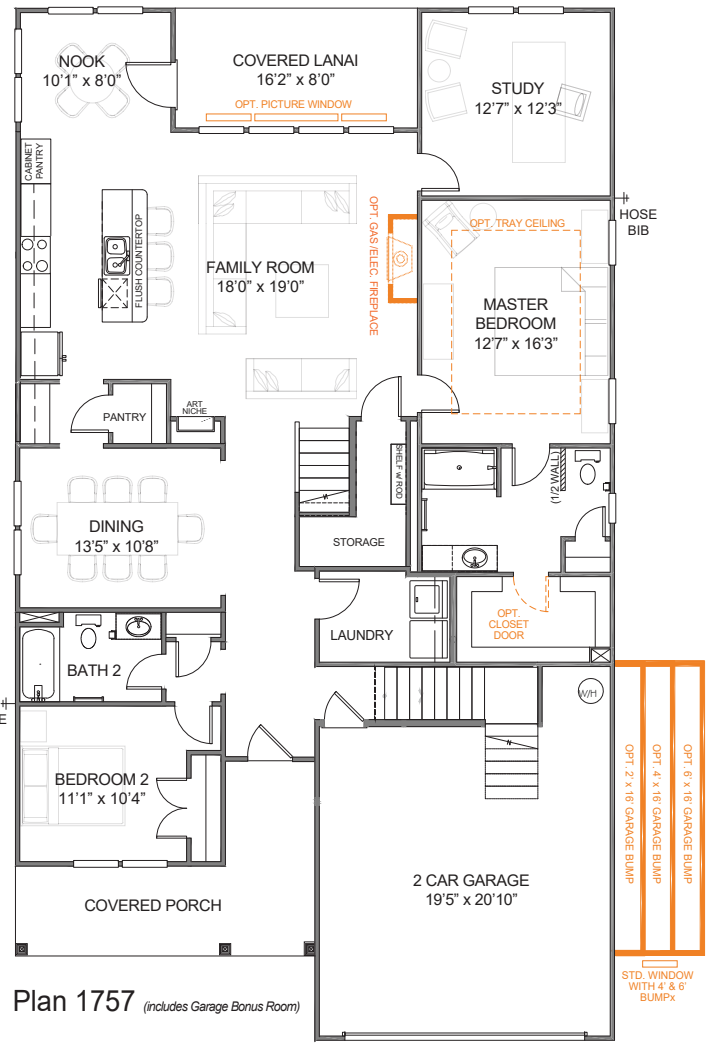

## THE MONTCREST

1,836 – 3,156 Sq Ft

Bedrooms 3 - 6

Bathrooms 2.5 - 4.5

Elevation E-A1

THE MONTCREST *Open*

1,836 – 3,156 Sq Ft Bedrooms 3 - 6 Bathrooms 2.5 - 4.5

Plan 1754

Plan 1755  
Guest Suite

## THE MONTCREST Open

1,836 – 3,156 Sq Ft Bedrooms 3 - 6 Bathrooms 2.5 - 4.5

THE MONTCREST *Open*

1,836 - 3,156 Sq Ft Bedrooms 3 - 6 Bathrooms 2.5 - 4.5

Main Floor Options

Luxury Master Bath Options

Powder Room Options

**DUAL BOWL VANITY STANDARD GUEST SUITE**

**SHOWER STANDARD GUEST SUITE**

**DUAL BOWL VANITY ALT GUEST SUITE**

**SHOWER ALT GUEST SUITE**

**MAKE-UP COUNTER STANDARD GUEST SUITE**

**GARDEN TUB/SHOWER STANDARD GUEST SUITE**