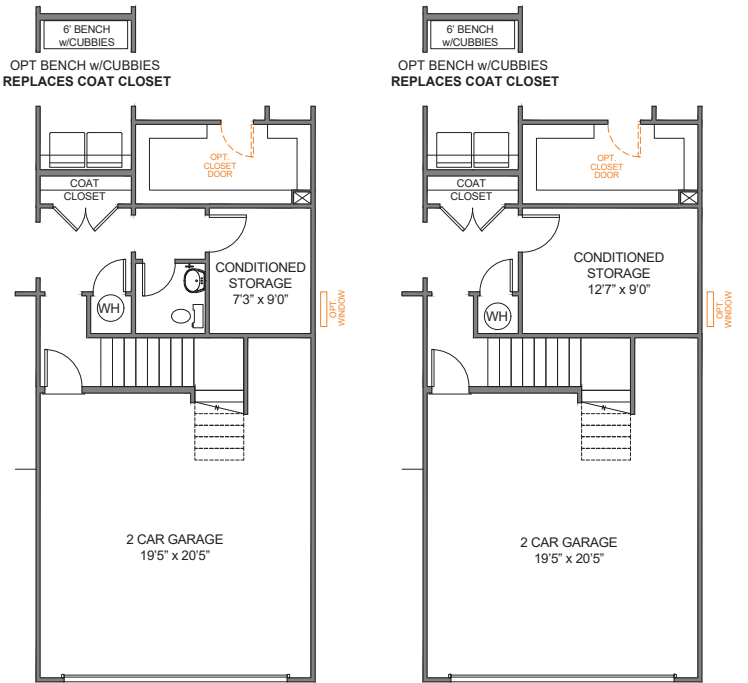

THE MONTCREST *Open*

1,836 – 3,156 Sq Ft Bedrooms 3 - 6 Bathrooms 2.5 - 4.5

1756 Storage Options

CONDITIONED STORAGE
w/POWDER ROOM
PULLS GARAGE FORWARD 9'0"

CONDITIONED STORAGE
PULLS GARAGE FORWARD 9'0"