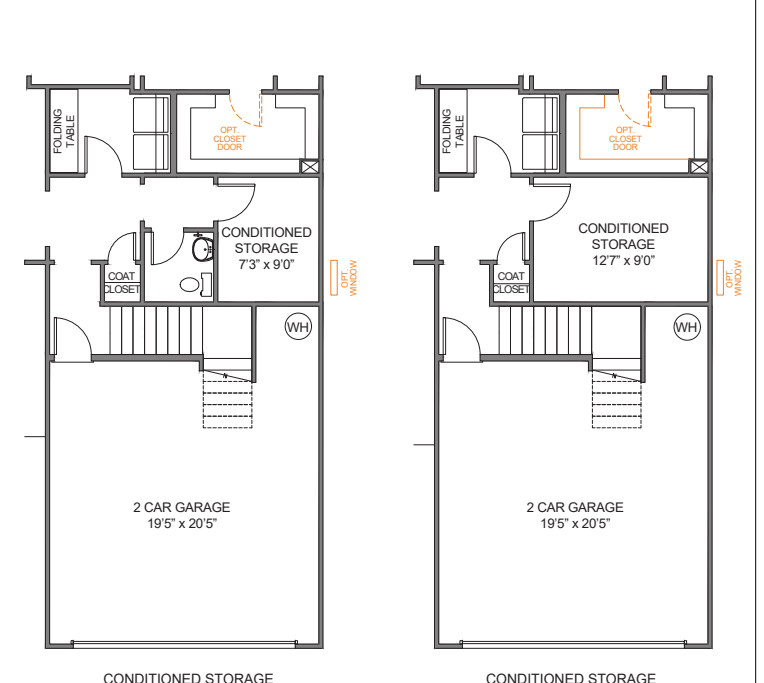

1757 Storage Options

CONDITIONED STORAGE
w/POWDER ROOM
PULLS GARAGE FORWARD 9'0"

CONDITIONED STORAGE
PULLS GARAGE FORWARD 9'0"