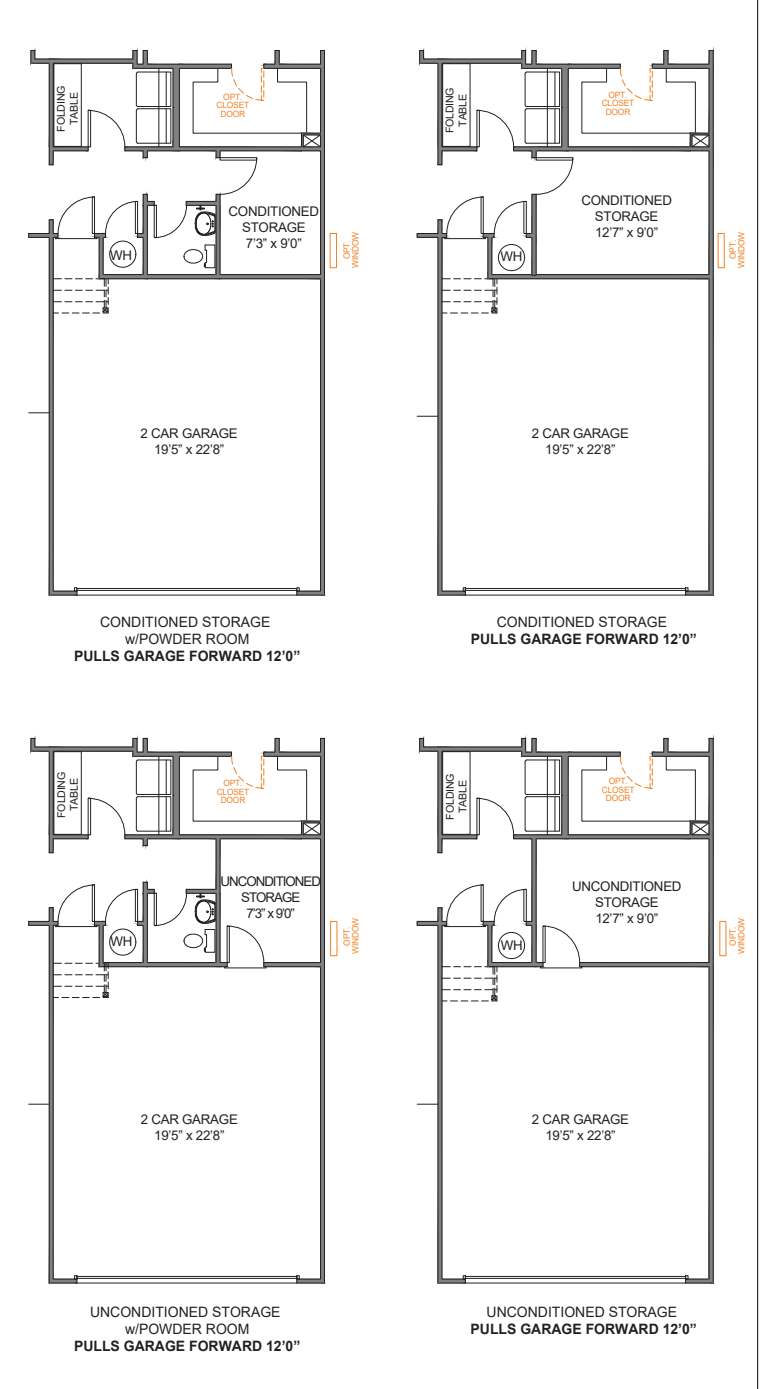

1755 Storage Options