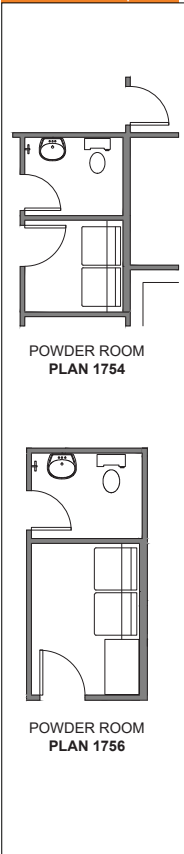

## THE MONTCREST Open

1,836 – 3,156 Sq Ft Bedrooms 3 - 6 Bathrooms 2.5 - 4.5

THE MONTCREST *Open*

1,836 - 3,156 Sq Ft Bedrooms 3 - 6 Bathrooms 2.5 - 4.5

Main Floor Options

Luxury Master Bath Options

Powder Room Options

Alt Master Bath Options

Bath 2 Options

Master Bath Options

THE MONTCREST Open

1,836 – 3,156 Sq Ft Bedrooms 3 - 6 Bathrooms 2.5 - 4.5

Guest Suite Options

**STANDARD GUEST SUITE w/OPT STORAGE AREA 1 PLAN 1755**

**DUAL BOWL VANITY STANDARD GUEST SUITE**

**SHOWER STANDARD GUEST SUITE**

**DUAL BOWL VANITY ALT GUEST SUITE**

**SHOWER ALT GUEST SUITE**

**MAKE-UP COUNTER STANDARD GUEST SUITE**

**GARDEN TUB/SHOWER STANDARD GUEST SUITE**

**MAKE-UP COUNTER ALT GUEST SUITE**

**GARDEN TUB/SHOWER ALT GUEST SUITE**

Porch/Lanai Options

**SCREENED PORCH 16'2" x 8'0"**

**COVERED LANAI 16'2" x 8'0"**

**SUNROOM 16'2" x 7'8"**  
15 Lite French Door

**SCREENED PORCH 16'2" x 14'0"**