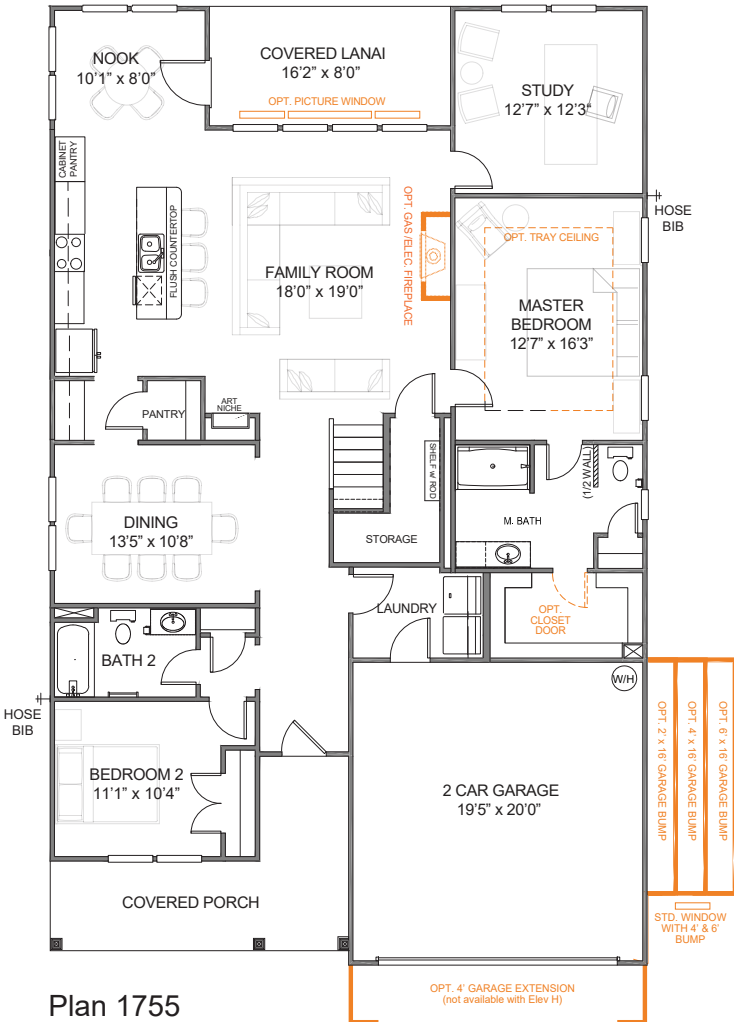

## THE MONTCREST

1,836 – 3,156 Sq Ft

Bedrooms 3 - 6

Bathrooms 2.5 - 4.5

Elevation E-A1

THE MONTCREST *Open*

1,836 – 3,156 Sq Ft Bedrooms 3 - 6 Bathrooms 2.5 - 4.5

Plan 1754

Plan 1755  
Guest Suite

## THE MONTCREST Open

1,836 – 3,156 Sq Ft Bedrooms 3 - 6 Bathrooms 2.5 - 4.5

THE MONTCREST *Open*

1,836 - 3,156 Sq Ft Bedrooms 3 - 6 Bathrooms 2.5 - 4.5

Main Floor Options

Luxury Master Bath Options

Powder Room Options

**DUAL BOWL VANITY STANDARD GUEST SUITE**

**SHOWER STANDARD GUEST SUITE**

**DUAL BOWL VANITY ALT GUEST SUITE**

**SHOWER ALT GUEST SUITE**

**MAKE-UP COUNTER STANDARD GUEST SUITE**

**GARDEN TUB/SHOWER STANDARD GUEST SUITE**