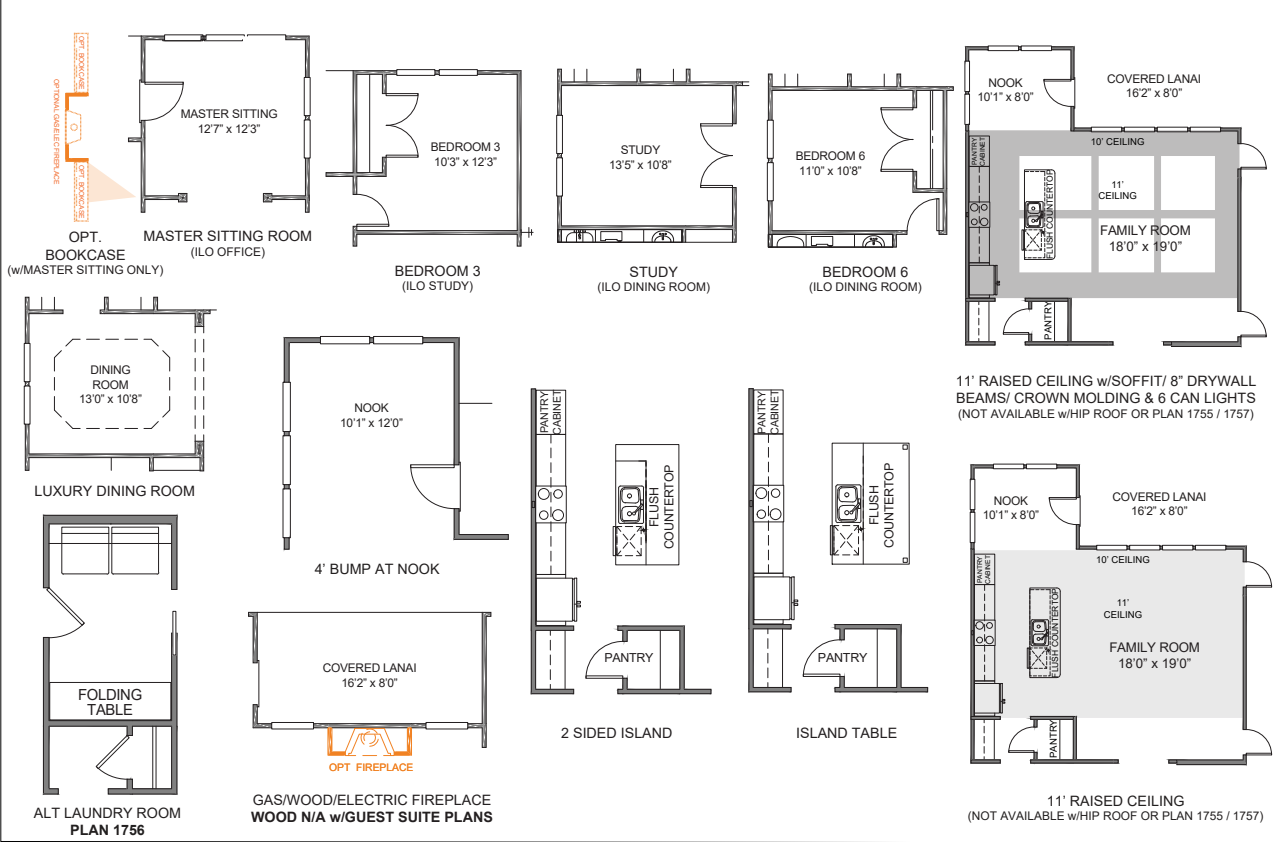

## THE MONTCREST Open

1,836 – 3,156 Sq Ft Bedrooms 3 - 6 Bathrooms 2.5 - 4.5

THE MONTCREST *Open*

1,836 - 3,156 Sq Ft Bedrooms 3 - 6 Bathrooms 2.5 - 4.5

Main Floor Options

Luxury Master Bath Options

Powder Room Options

Alt Master Bath Options

Bath 2 Options

Master Bath Options

THE MONTCREST Open

1,836 – 3,156 Sq Ft Bedrooms 3 - 6 Bathrooms 2.5 - 4.5

Guest Suite Options

**STANDARD GUEST SUITE w/OPT STORAGE AREA 1 PLAN 1755**

**DUAL BOWL VANITY STANDARD GUEST SUITE**

**SHOWER STANDARD GUEST SUITE**

**DUAL BOWL VANITY ALT GUEST SUITE**

**SHOWER ALT GUEST SUITE**

**MAKE-UP COUNTER STANDARD GUEST SUITE**

**GARDEN TUB/SHOWER STANDARD GUEST SUITE**

**MAKE-UP COUNTER ALT GUEST SUITE**

**GARDEN TUB/SHOWER ALT GUEST SUITE**

Porch/Lanai Options

**SCREENED PORCH 16'2" x 8'0"**

**COVERED LANAI 16'2" x 8'0"**

**SUNROOM 16'2" x 7'8"**  
15 Lite French Door

**SCREENED PORCH 16'2" x 14'0"**