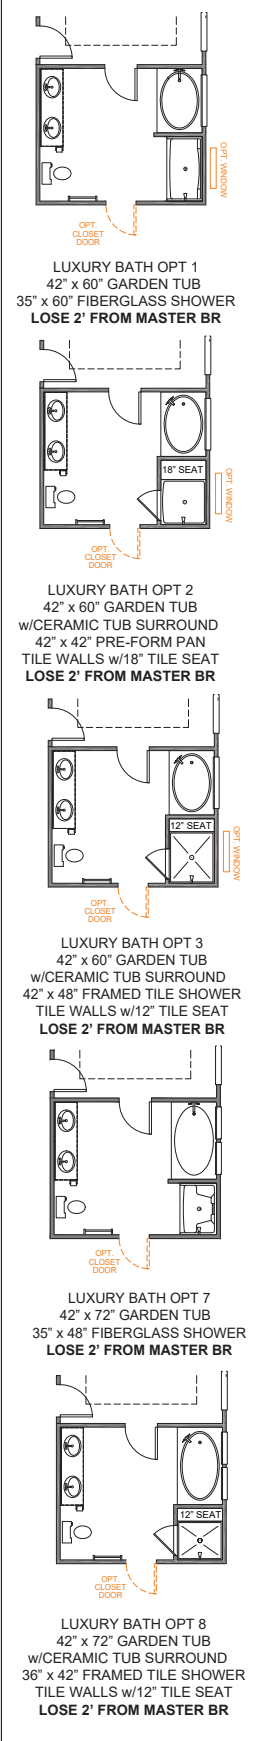

## THE MONTCREST

1,836 – 3,156 Sq Ft

Bedrooms 3 - 6

Bathrooms 2.5 - 4.5

Elevation E-A1

THE MONTCREST *Open*

1,836 – 3,156 Sq Ft Bedrooms 3 - 6 Bathrooms 2.5 - 4.5

Plan 1754

## THE MONTCREST Open

1,836 – 3,156 Sq Ft Bedrooms 3 - 6 Bathrooms 2.5 - 4.5

THE MONTCREST *Open*

1,836 - 3,156 Sq Ft Bedrooms 3 - 6 Bathrooms 2.5 - 4.5

Main Floor Options

Luxury Master Bath Options

Powder Room Options

Alt Master Bath Options

Bath 2 Options

Master Bath Options

THE MONTCREST Open

1,836 – 3,156 Sq Ft Bedrooms 3 - 6 Bathrooms 2.5 - 4.5

Guest Suite Options

**STANDARD GUEST SUITE w/OPT STORAGE AREA 1 PLAN 1755**

**DUAL BOWL VANITY STANDARD GUEST SUITE**

**SHOWER STANDARD GUEST SUITE**

**DUAL BOWL VANITY ALT GUEST SUITE**

**SHOWER ALT GUEST SUITE**

**MAKE-UP COUNTER STANDARD GUEST SUITE**

**GARDEN TUB/SHOWER STANDARD GUEST SUITE**