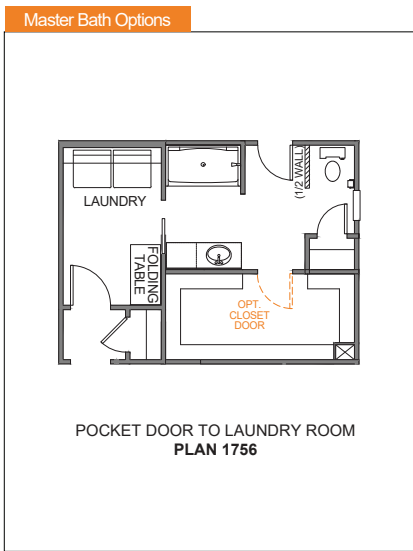

THE MONTCREST Open

1,836 – 3,156 Sq Ft Bedrooms 3 - 6 Bathrooms 2.5 - 4.5