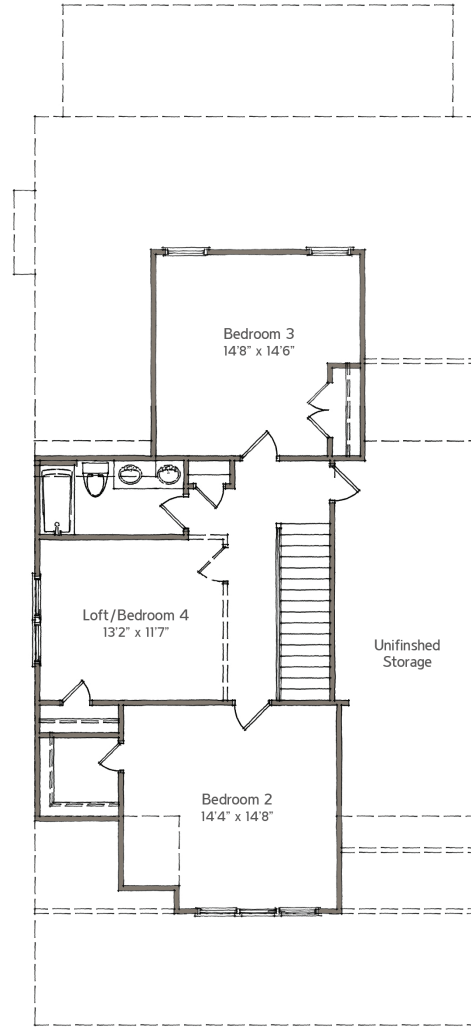

Montague

Low Country Collection

2,681 sq ft

Three or four bedrooms

Three baths

A

B

C

Montague

Low Country Collection

First floor

Second floor

Gourmet kitchen*

Luxury bath*

*Options

Equal Housing Opportunity. All plans, renderings and details are approximate and subject to change without notice. Illustration may not represent finished detail.

*Options: All options are neighborhood specific, please refer to the Neighborhood Standard Features Sheet.

Floorplans reflect elevation A and there may be minor differences in plans and square footage with elevations B & C.