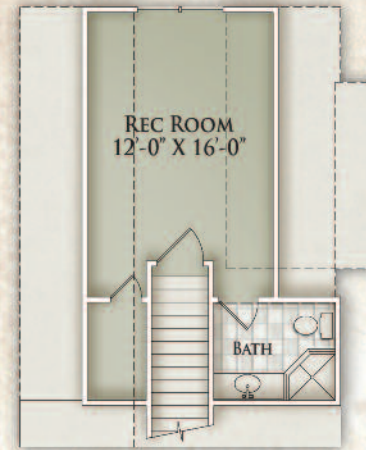

b
HEARTHSIDE
BUILDERS

2,212 square feet
3 bedrooms/3 baths plus flex room
Covered Front Porch, Screened Side Porch
Two-car Garage

The floor plan illustrates a general plan which is subject to future change and revisions. Dimensions, boundaries and position locations are for illustrative purposes only and are not necessarily intended to be exact.