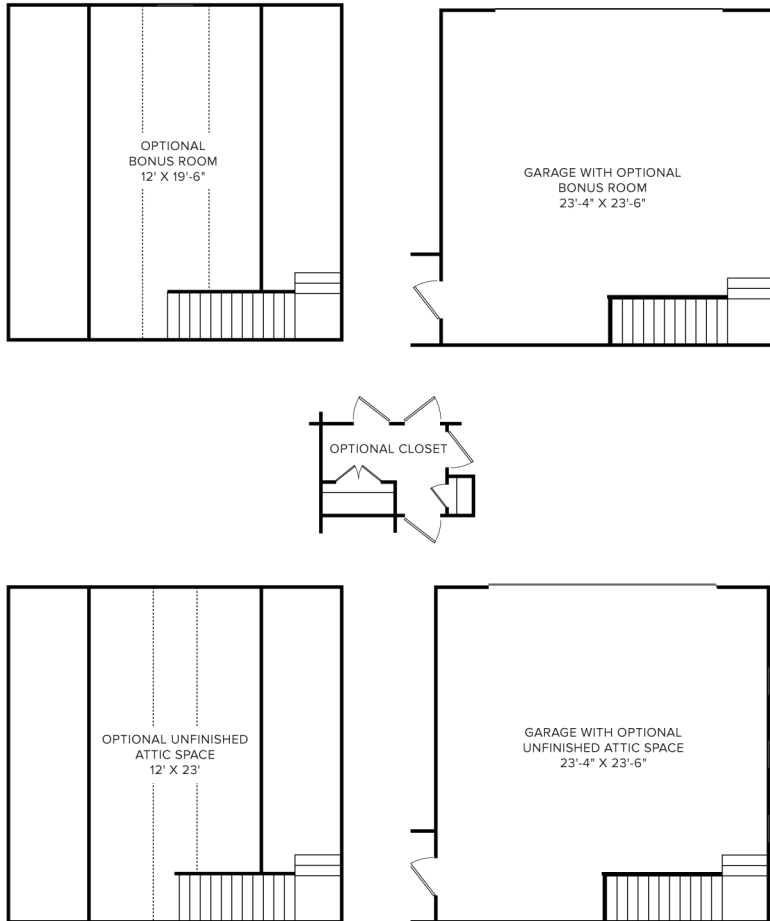

BRUNSWICK FOREST

ELIZABETH I ELEVATIONS

ELIZABETH I
2,007 SQ. FT.

ELEVATION A

ELEVATION B

ELEVATION C

ELIZABETH I
2,007 SQ. FT.

Legacy HOMES
BY Bill Clark