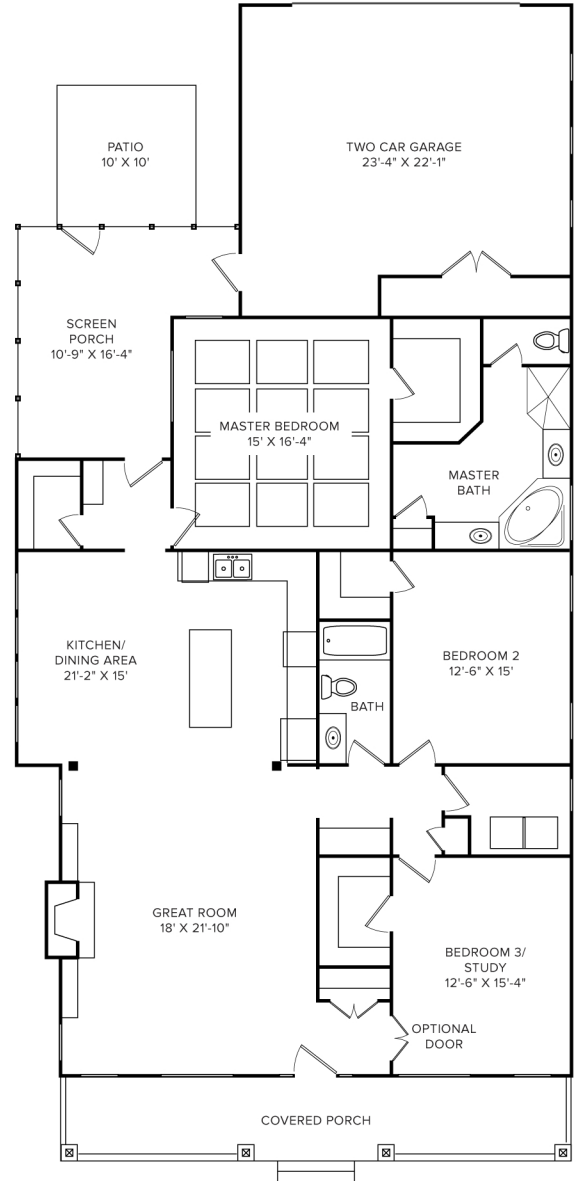

BRUNSWICK FOREST

ELIZABETH I ELEVATIONS

ELIZABETH I
2,007 SQ. FT.

ELEVATION A

ELEVATION B

ELEVATION C

ELIZABETH I
2,007 SQ. FT.

Legacy HOMES
BY Bill Clark