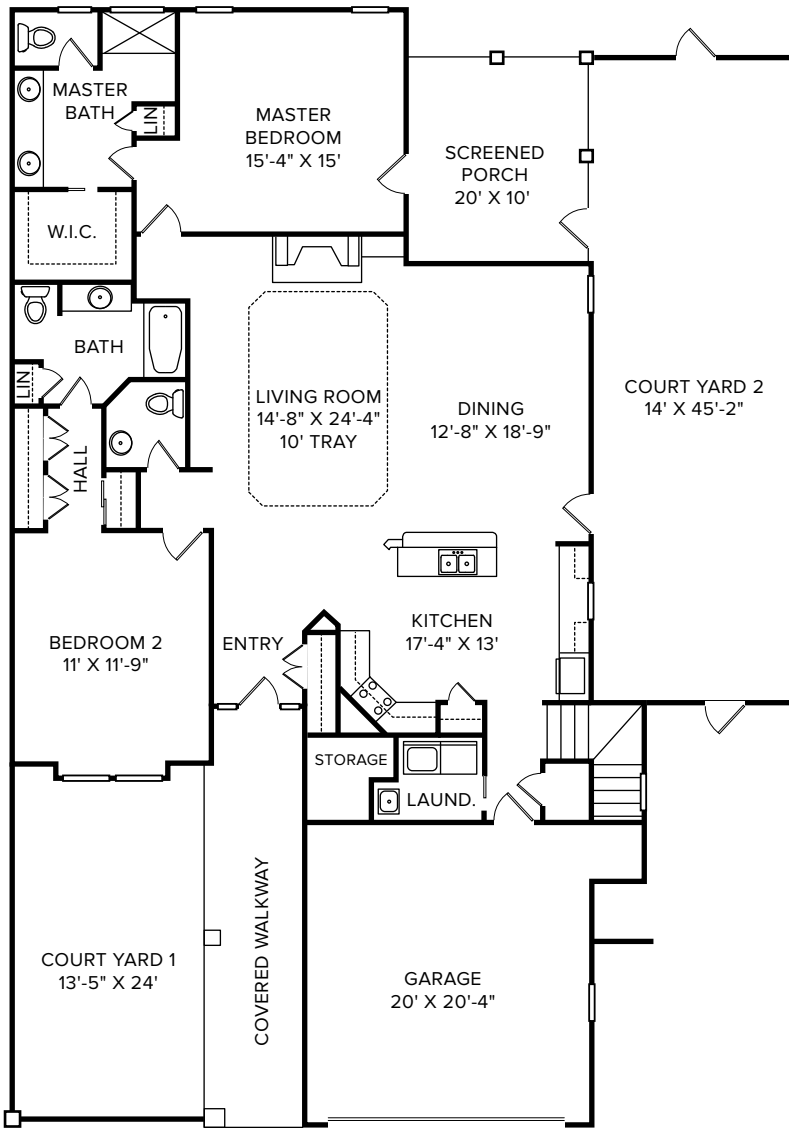

SUMMERWIND VILLAS

2,315 SQ. FT.

TFT & Co. INC.

*This floor plan illustrates a general plan which is subject to future change and revisions. Dimensions, boundaries and position locations are for illustrative purposes only and are not intended to be exact.

888.371.2434 | BrunswickForest.com

Nestled Near Coastal Wilmington, North Carolina