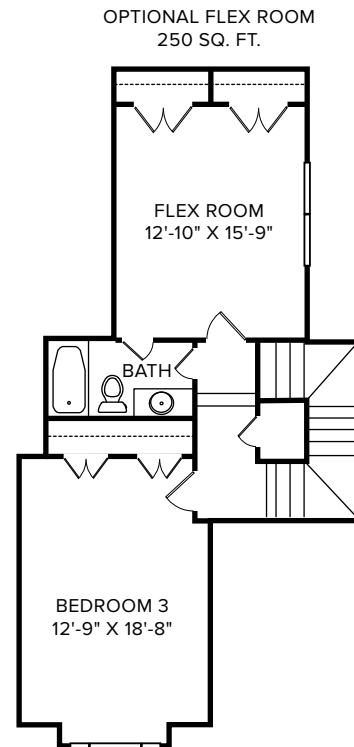

SUMMERWIND VILLAS

2,315 SQ. FT.

TFT & Co. INC.

*This floor plan illustrates a general plan which is subject to future change and revisions. Dimensions, boundaries and position locations are for illustrative purposes only and are not intended to be exact.

888.371.2434 | BrunswickForest.com

Nestled Near Coastal Wilmington, North Carolina