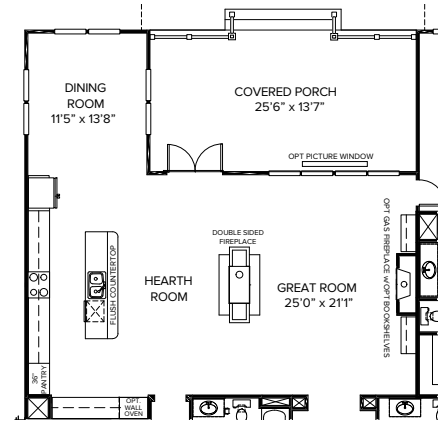

PORTLAND

ELEVATION A

ELEVATION B

ELEVATION C

PORTLAND 1  
2,790 SQ. FT.

TributeHomes  
IT'S ALL ABOUT U

\*This floor plan illustrates a general plan which is subject to future change and revisions. Dimensions, boundaries and position locations are for illustrative purposes only and are not intended to be exact.

PORTLAND 2  
3,169 SQ. FT.

TributeHomes

IT'S ALL ABOUT U

\*This floor plan illustrates a general plan which is subject to future change and revisions. Dimensions, boundaries and position locations are for illustrative purposes only and are not intended to be exact.