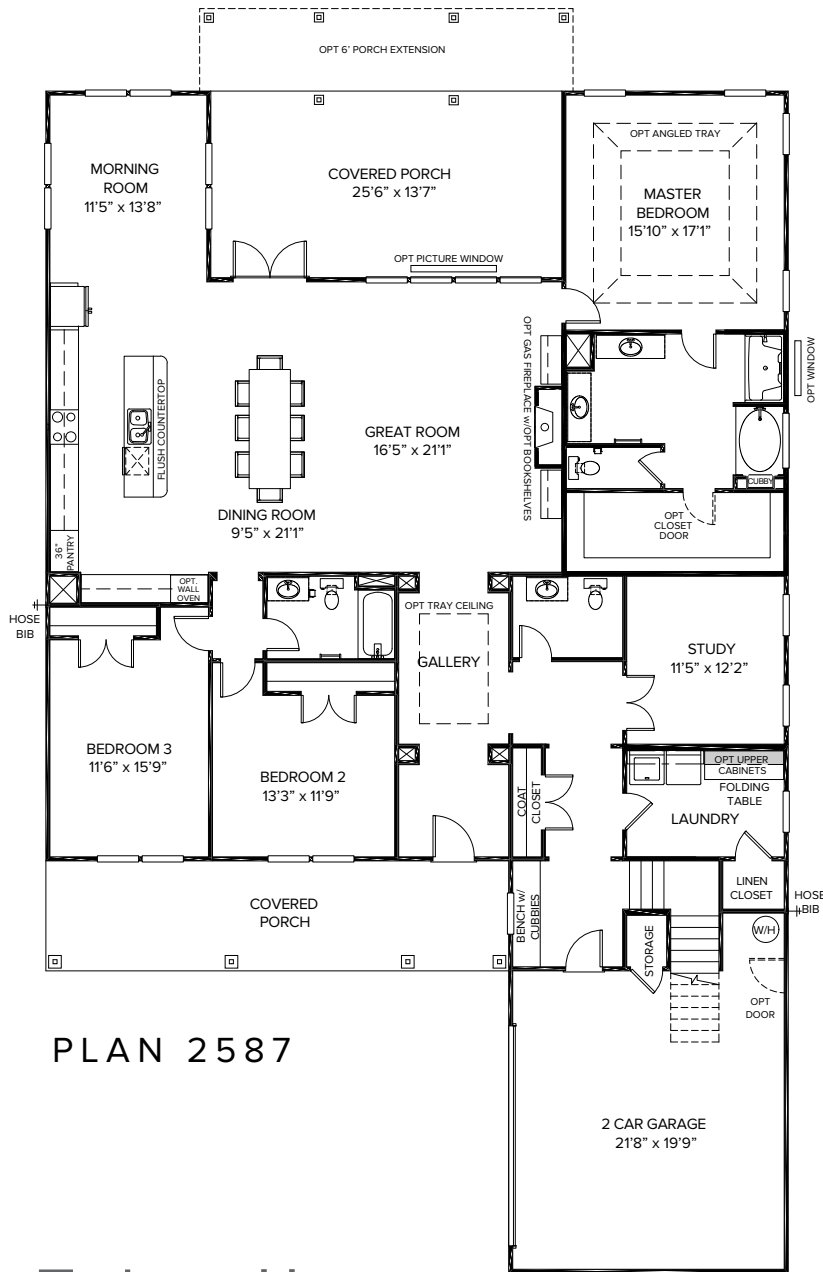

PORTLAND

ELEVATION A

ELEVATION B

ELEVATION C

PORTLAND 1  
2,790 SQ. FT.

TributeHomes  
IT'S ALL ABOUT U

\*This floor plan illustrates a general plan which is subject to future change and revisions. Dimensions, boundaries and position locations are for illustrative purposes only and are not intended to be exact.

PORTLAND 2  
3,169 SQ. FT.

TributeHomes

IT'S ALL ABOUT U

\*This floor plan illustrates a general plan which is subject to future change and revisions. Dimensions, boundaries and position locations are for illustrative purposes only and are not intended to be exact.