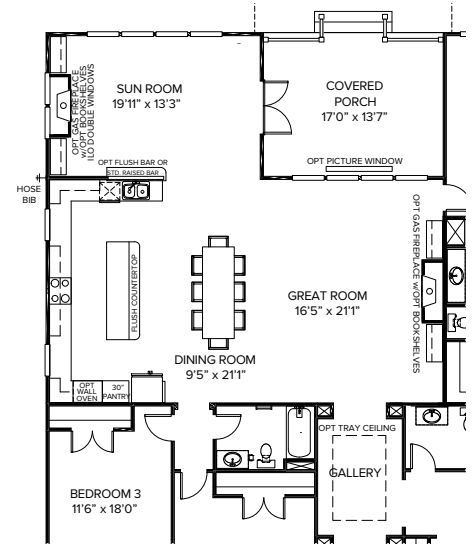

PORTLAND

ELEVATION A

ELEVATION B

ELEVATION C

PORTLAND 1  
2,790 SQ. FT.

TributeHomes  
IT'S ALL ABOUT U

\*This floor plan illustrates a general plan which is subject to future change and revisions. Dimensions, boundaries and position locations are for illustrative purposes only and are not intended to be exact.

PORTLAND 2  
3,169 SQ. FT.

TributeHomes

IT'S ALL ABOUT U

\*This floor plan illustrates a general plan which is subject to future change and revisions. Dimensions, boundaries and position locations are for illustrative purposes only and are not intended to be exact.