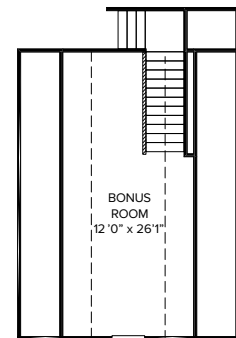

PORTLAND

ELEVATION A

ELEVATION B

ELEVATION C

PORTLAND 1  
2,790 SQ. FT.

TributeHomes  
IT'S ALL ABOUT U

\*This floor plan illustrates a general plan which is subject to future change and revisions. Dimensions, boundaries and position locations are for illustrative purposes only and are not intended to be exact.

PORTLAND 2  
3,169 SQ. FT.

TributeHomes

IT'S ALL ABOUT U

\*This floor plan illustrates a general plan which is subject to future change and revisions. Dimensions, boundaries and position locations are for illustrative purposes only and are not intended to be exact.