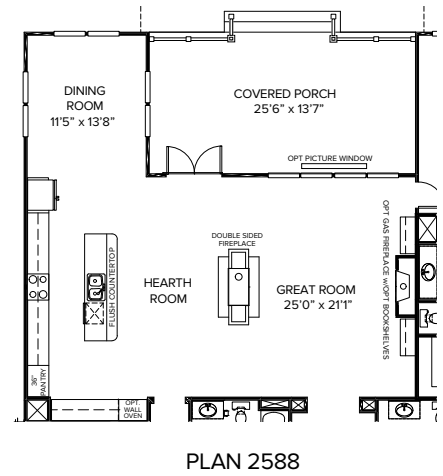

PORTLAND

ELEVATION A

ELEVATION B

ELEVATION C

PORTLAND 1  
2,790 SQ. FT.

TributeHomes  
IT'S ALL ABOUT U

\*This floor plan illustrates a general plan which is subject to future change and revisions. Dimensions, boundaries and position locations are for illustrative purposes only and are not intended to be exact.

PORTLAND 2  
3,169 SQ. FT.

TributeHomes

IT'S ALL ABOUT U

\*This floor plan illustrates a general plan which is subject to future change and revisions. Dimensions, boundaries and position locations are for illustrative purposes only and are not intended to be exact.