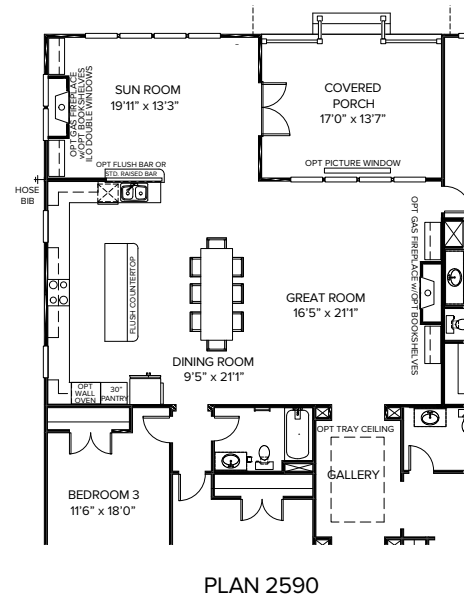

PORTLAND

ELEVATION A

ELEVATION B

ELEVATION C

PORTLAND 1  
2,790 SQ. FT.

TributeHomes  
IT'S ALL ABOUT U

\*This floor plan illustrates a general plan which is subject to future change and revisions. Dimensions, boundaries and position locations are for illustrative purposes only and are not intended to be exact.

PORTLAND 2  
3,169 SQ. FT.

TributeHomes

IT'S ALL ABOUT U

\*This floor plan illustrates a general plan which is subject to future change and revisions. Dimensions, boundaries and position locations are for illustrative purposes only and are not intended to be exact.