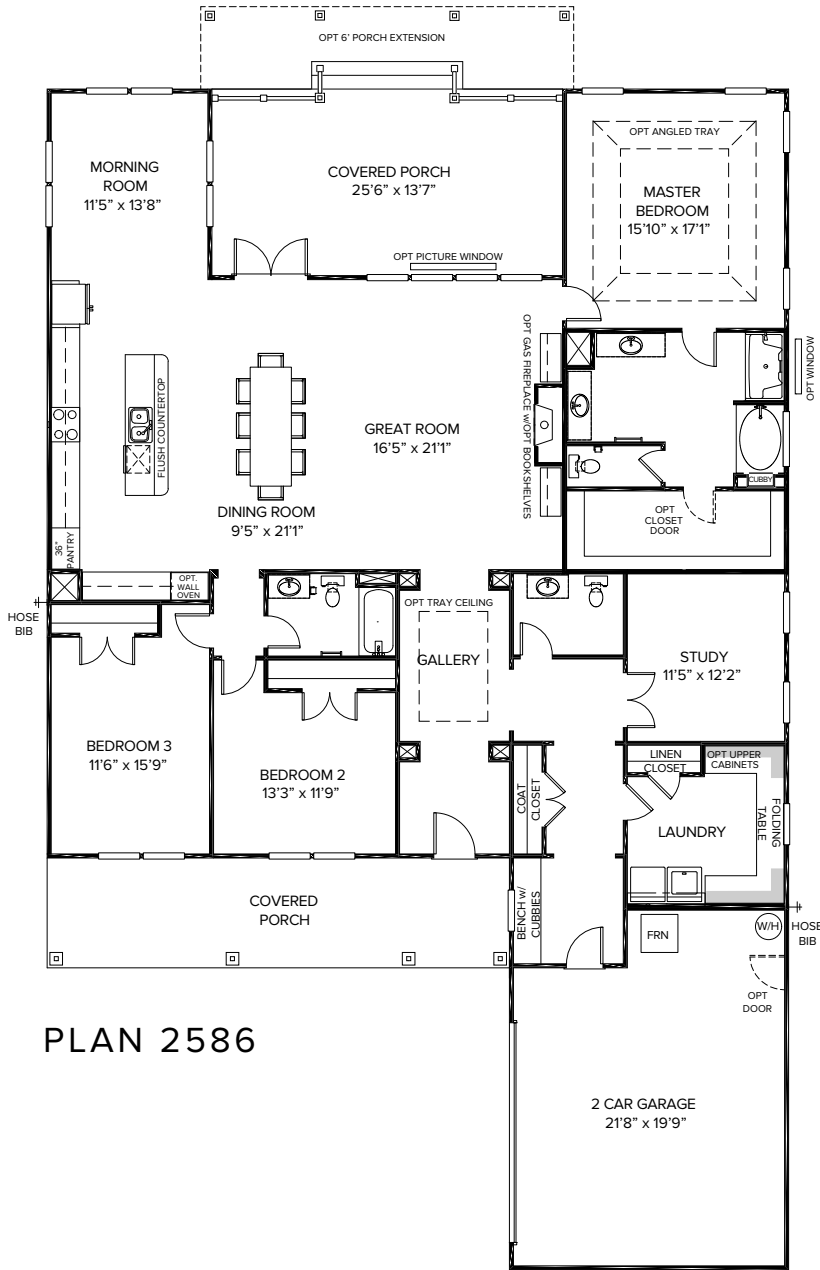

PORTLAND

ELEVATION A

ELEVATION B

ELEVATION C

PORTLAND 1  
2,790 SQ. FT.

TributeHomes  
IT'S ALL ABOUT U

\*This floor plan illustrates a general plan which is subject to future change and revisions. Dimensions, boundaries and position locations are for illustrative purposes only and are not intended to be exact.

PORTLAND 2  
3,169 SQ. FT.

TributeHomes

IT'S ALL ABOUT U

\*This floor plan illustrates a general plan which is subject to future change and revisions. Dimensions, boundaries and position locations are for illustrative purposes only and are not intended to be exact.