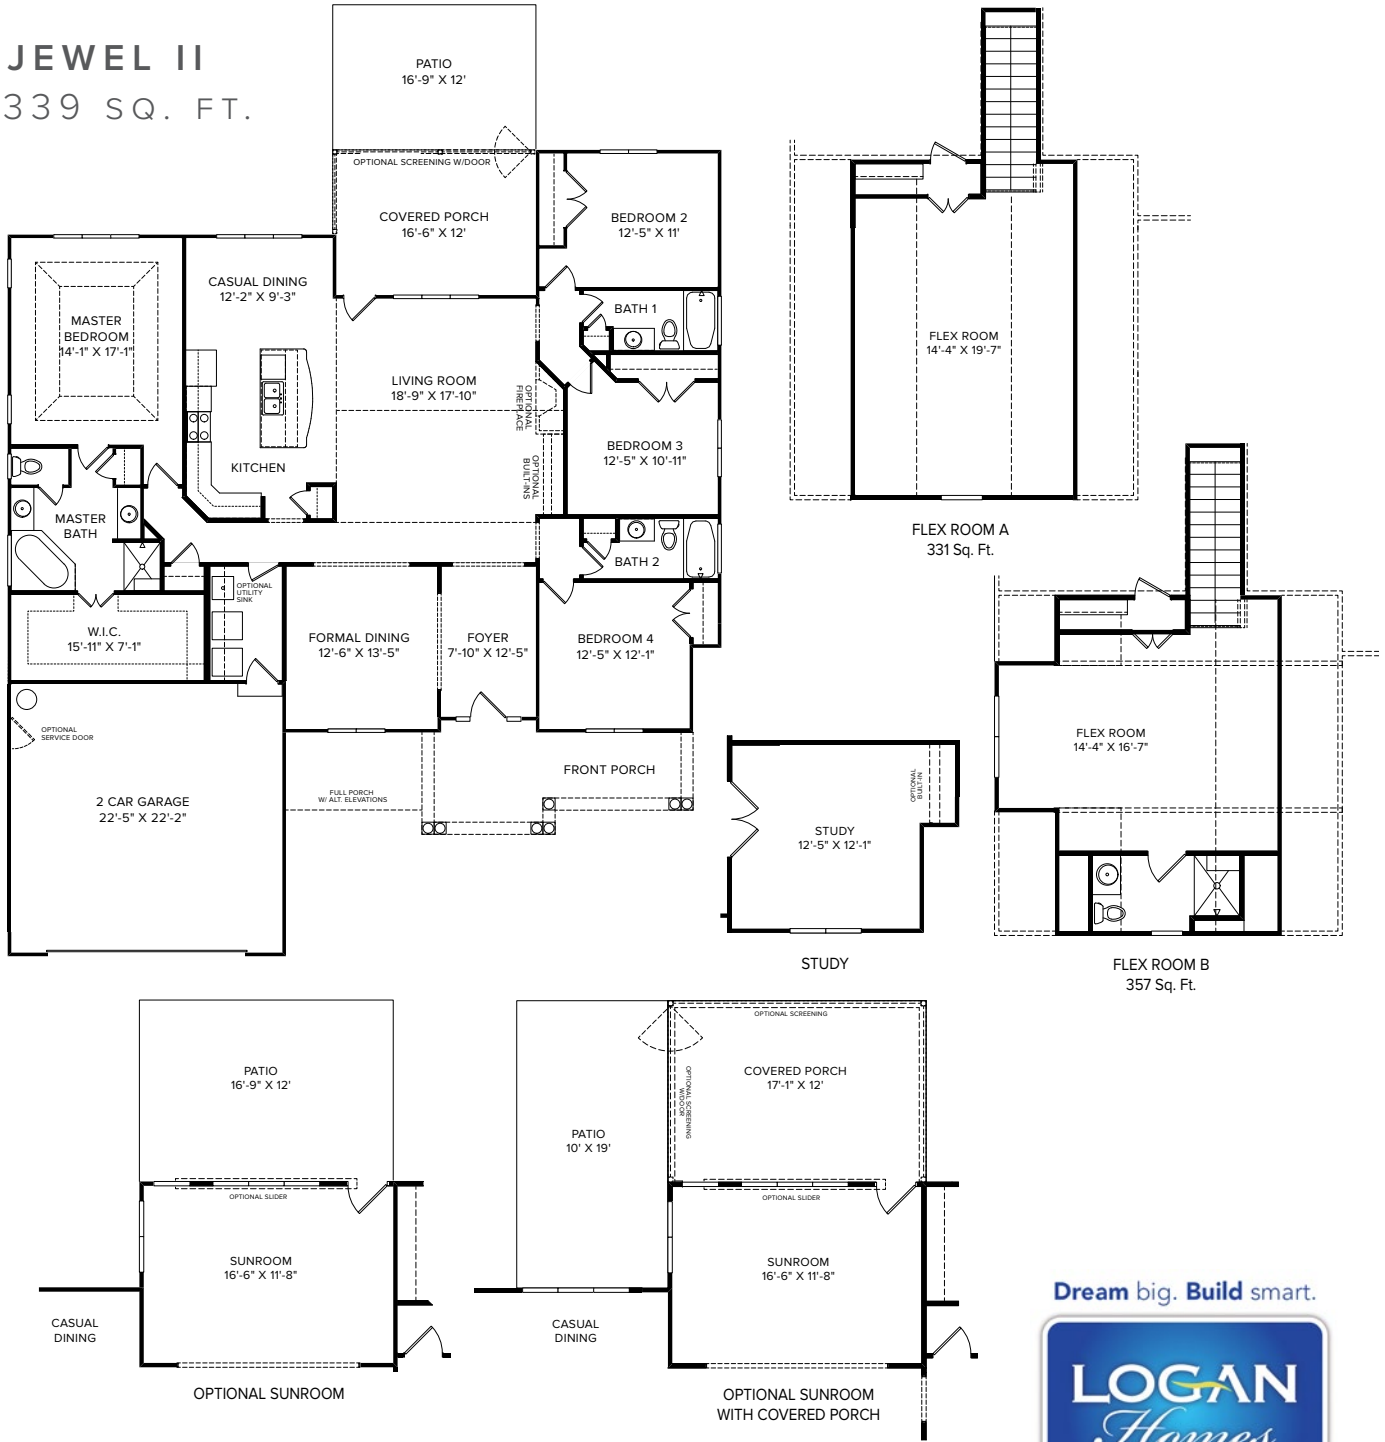

BRUNSWICK FOREST

JEWEL II FLOOR PLAN

JEWEL II 2,339 SQ. FT.

Dream big. Build smart.