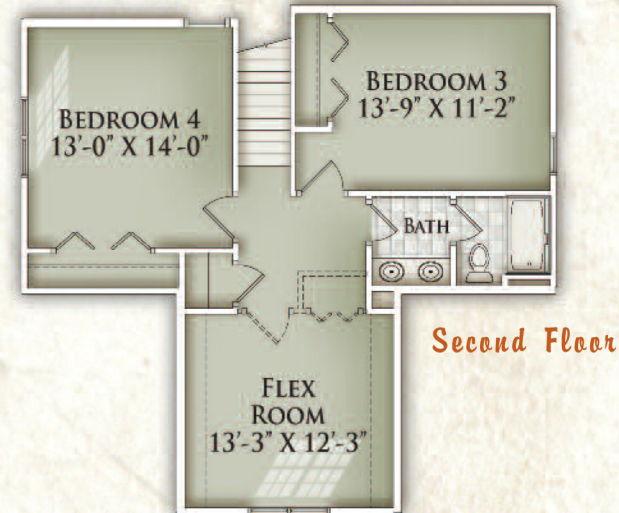

Bill Clark Homes
Building the Tradition

Legacy HOMES
BY Bill Clark

4 bedrooms/3 baths plus flex room

First floor 1564 heated square feet

Second floor 762 heated square feet

Porch A 103, Porch B 277, Porch C 228 • Two-car Garage 465

The floor plan illustrates a general plan which is subject to future change and revisions. Dimensions, boundaries and position locations are for illustrative purposes only and are not necessarily intended to be exact.