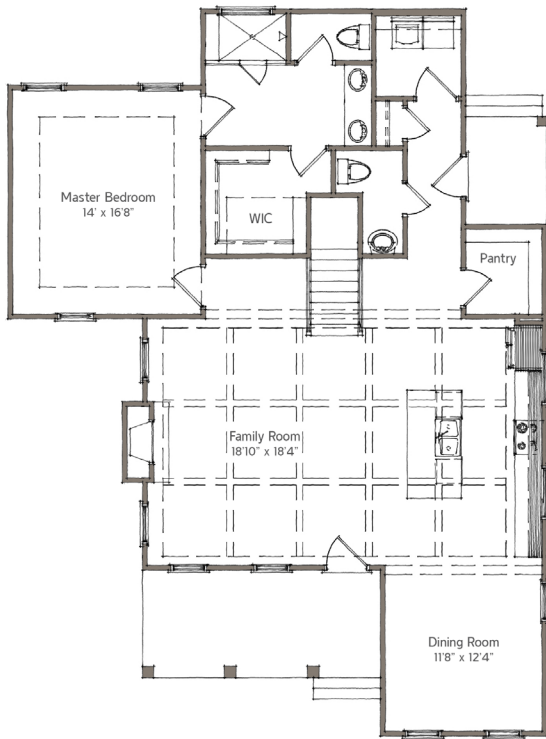

2,266 sq ft

Three bedrooms

Three-and-a-half baths

A

B

C

Wentworth

Low Country Collection

First floor

Second floor

Luxury bath*

Gourmet kitchen*

Attached garage*
Available as side and rear load

*Options

Equal Housing Opportunity. All plans, renderings and details are approximate and subject to change without notice. Illustration may not represent finished detail.

*Options: All options are neighborhood specific, please refer to the Neighborhood Standard Features Sheet.

Floorplans reflect elevation A and there may be minor differences in plans and square footage with elevations B & C.