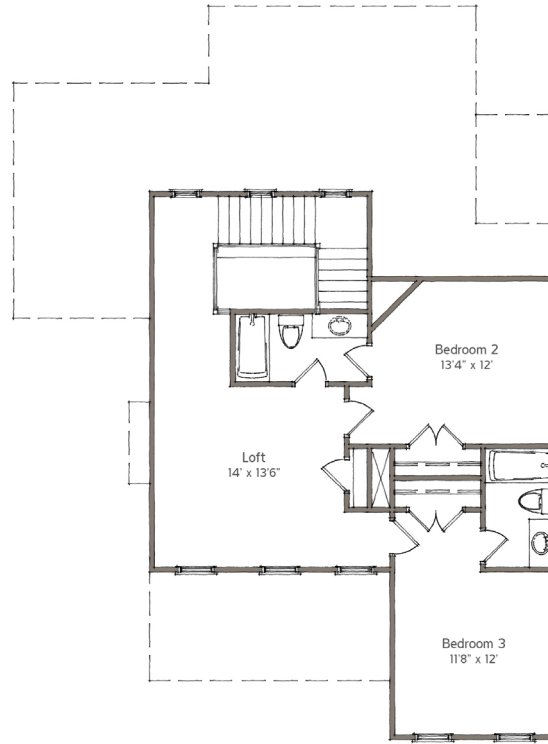

2,266 sq ft

Three bedrooms

Three-and-a-half baths

A

B

C

Wentworth

Low Country Collection

First floor

Second floor

Luxury bath*

Gourmet kitchen*

Attached garage*
Available as side and rear load

*Options

Equal Housing Opportunity. All plans, renderings and details are approximate and subject to change without notice. Illustration may not represent finished detail.

*Options: All options are neighborhood specific, please refer to the Neighborhood Standard Features Sheet.

Floorplans reflect elevation A and there may be minor differences in plans and square footage with elevations B & C.