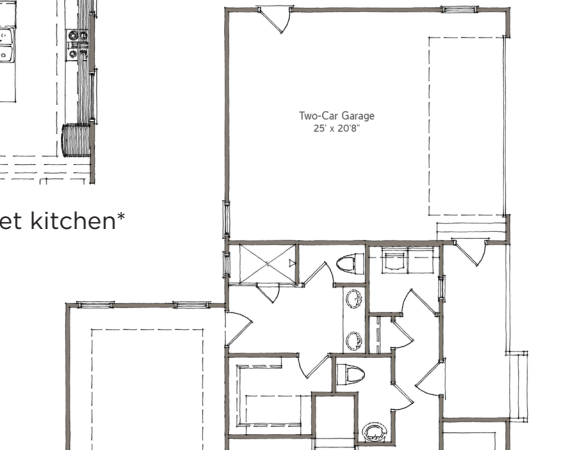

2,266 sq ft

Three bedrooms

Three-and-a-half baths

A

B

C

Wentworth

Low Country Collection

First floor

Second floor

Luxury bath*

Gourmet kitchen*

Attached garage*
Available as side and rear load

*Options

Equal Housing Opportunity. All plans, renderings and details are approximate and subject to change without notice. Illustration may not represent finished detail.

*Options: All options are neighborhood specific, please refer to the Neighborhood Standard Features Sheet.

Floorplans reflect elevation A and there may be minor differences in plans and square footage with elevations B & C.