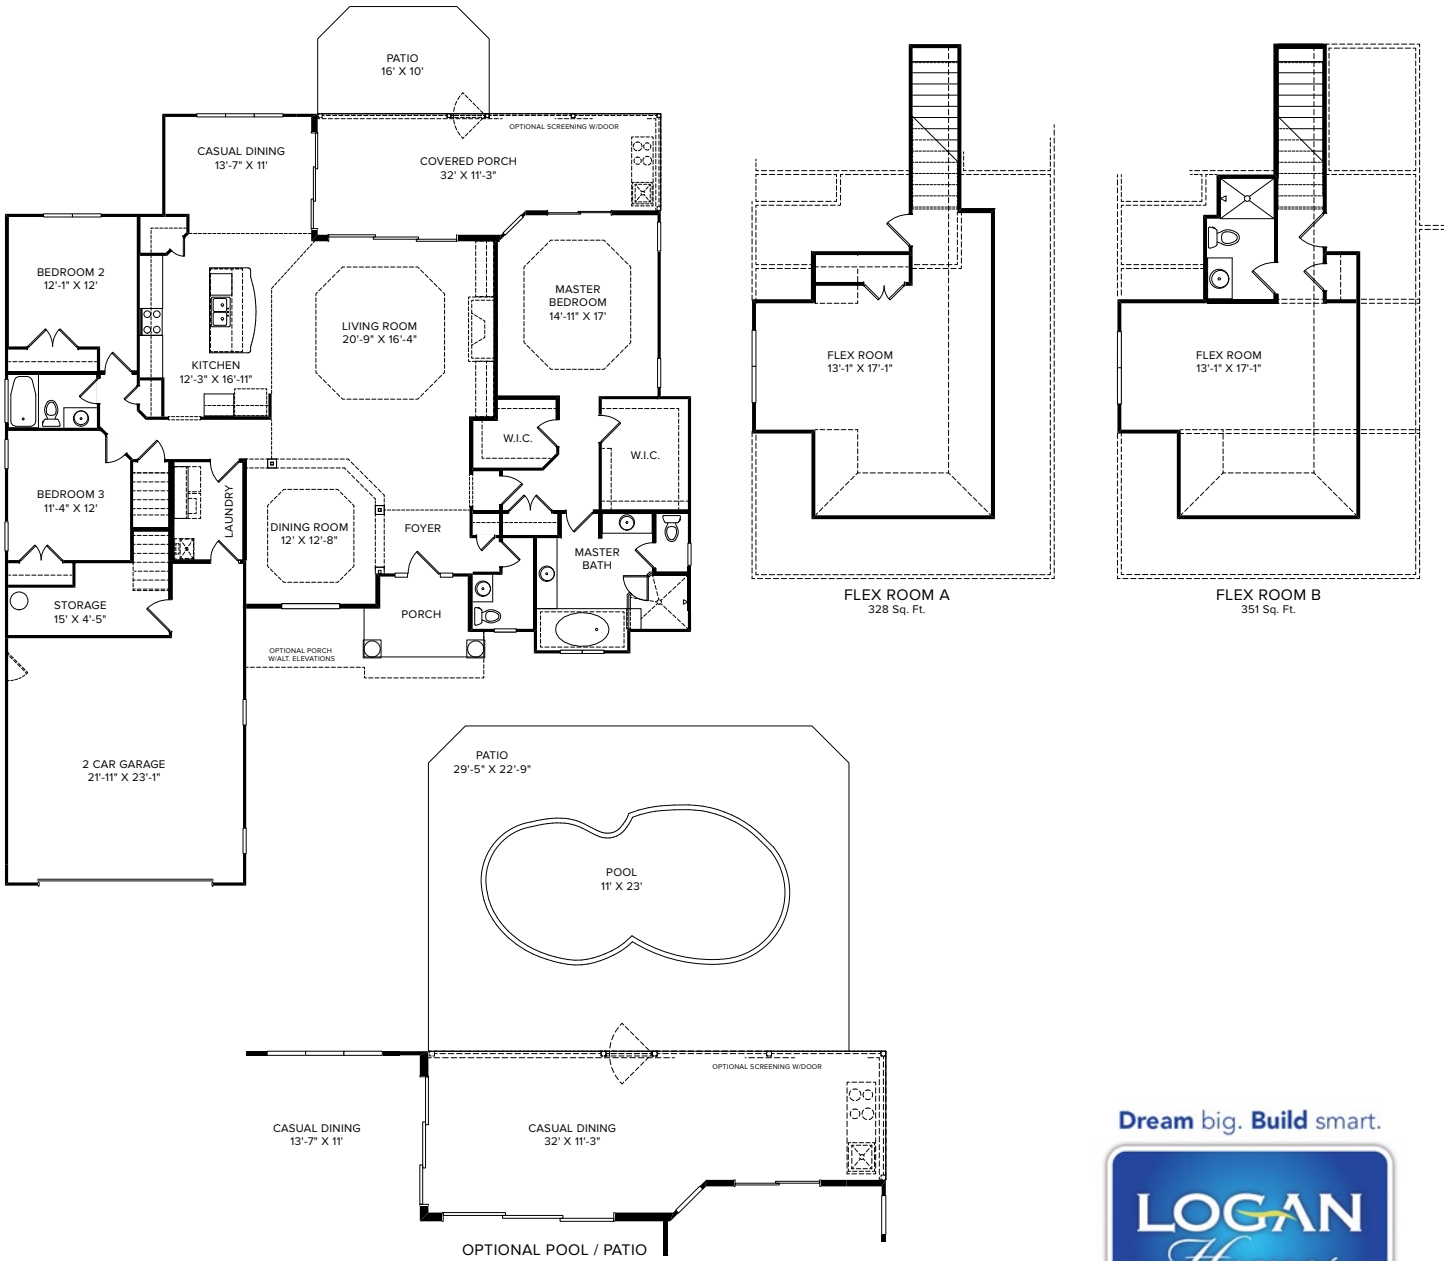

**TAVILLA**  
2,361 SQ. FT.

ELEVATION A

ELEVATION B

ELEVATION C

TAVILLA  
2,361 SQ. FT.

\*This floor plan illustrates a general plan which is subject to future change and revisions. Dimensions, boundaries and position locations are for illustrative purposes only and are not intended to be exact.